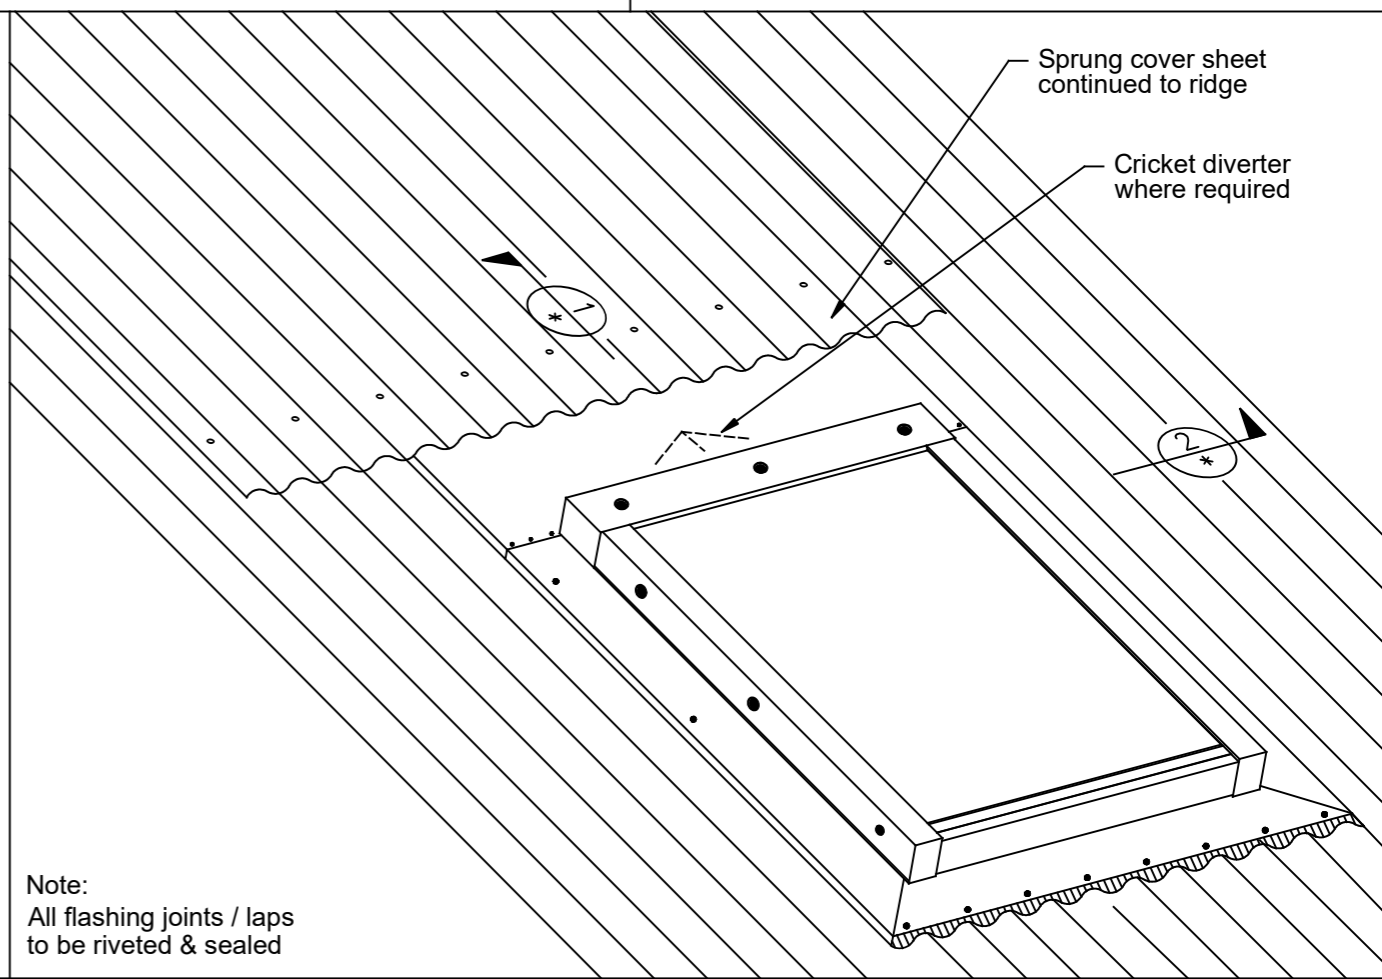

Keylite Fixed - Trim Size					
Model No.	Keylite Overall		Trim Size		
	Wide	High	Wide	High	
RWF-01	550	x 780	590	x 820	
RWF-02	550	x 980	590	x 1020	
RWF-01A	550	x 1400	590	x 1440	
RWF-04	780	x 980	820	x 1020	
RWF-05	780	x 1180	820	x 1220	
RWF-06	780	x 1400	820	x 1440	
RWF-08A	1140	x 780	1180	x 820	
RWF-08	1140	x 1180	1180	x 1220	
RWF-08F	1140	x 1400	1180	x 1440	

FIXED CORRUGATED ROOFING PROFILE (Sprung Sheet) PITCH 15° TO 60°

DATE: 13/10/2020

DWG No: F-CR-SS