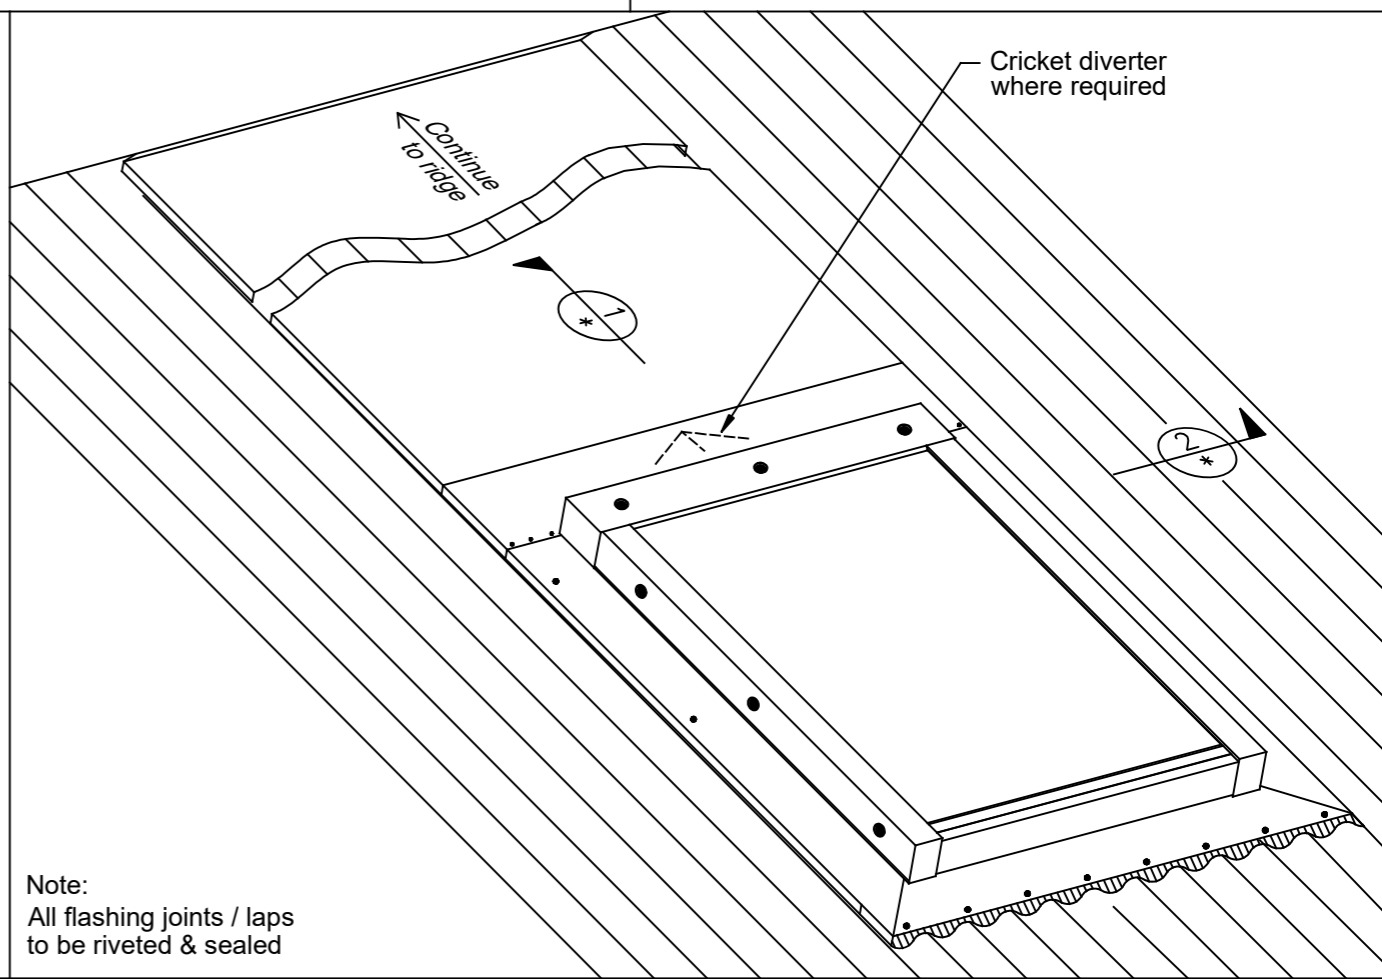

Keylite Fixed - Trim Size					
Model No.	Keylite Overall		Trim Size		
	Wide	High	Wide	High	
RWF-01	550	x 780	590	x 820	
RWF-02	550	x 980	590	x 1020	
RWF-01A	550	x 1400	590	x 1440	
RWF-04	780	x 980	820	x 1020	
RWF-05	780	x 1180	820	x 1220	
RWF-06	780	x 1400	820	x 1440	
RWF-08A	1140	x 780	1180	x 820	
RWF-08	1140	x 1180	1180	x 1220	
RWF-08F	1140	x 1400	1180	x 1440	

Note:  
All flashing joints / laps  
to be riveted & sealed

Not to scale, do not scale from drawing. All details are generic in nature and should be read in conjunction with the roofing manufacturers' standard penetration details.

## FIXED CORRUGATED ROOFING PROFILE (Back Tray) PITCH 15° TO 60°

DATE: 05/10/20

DWG No: F-CR-BT