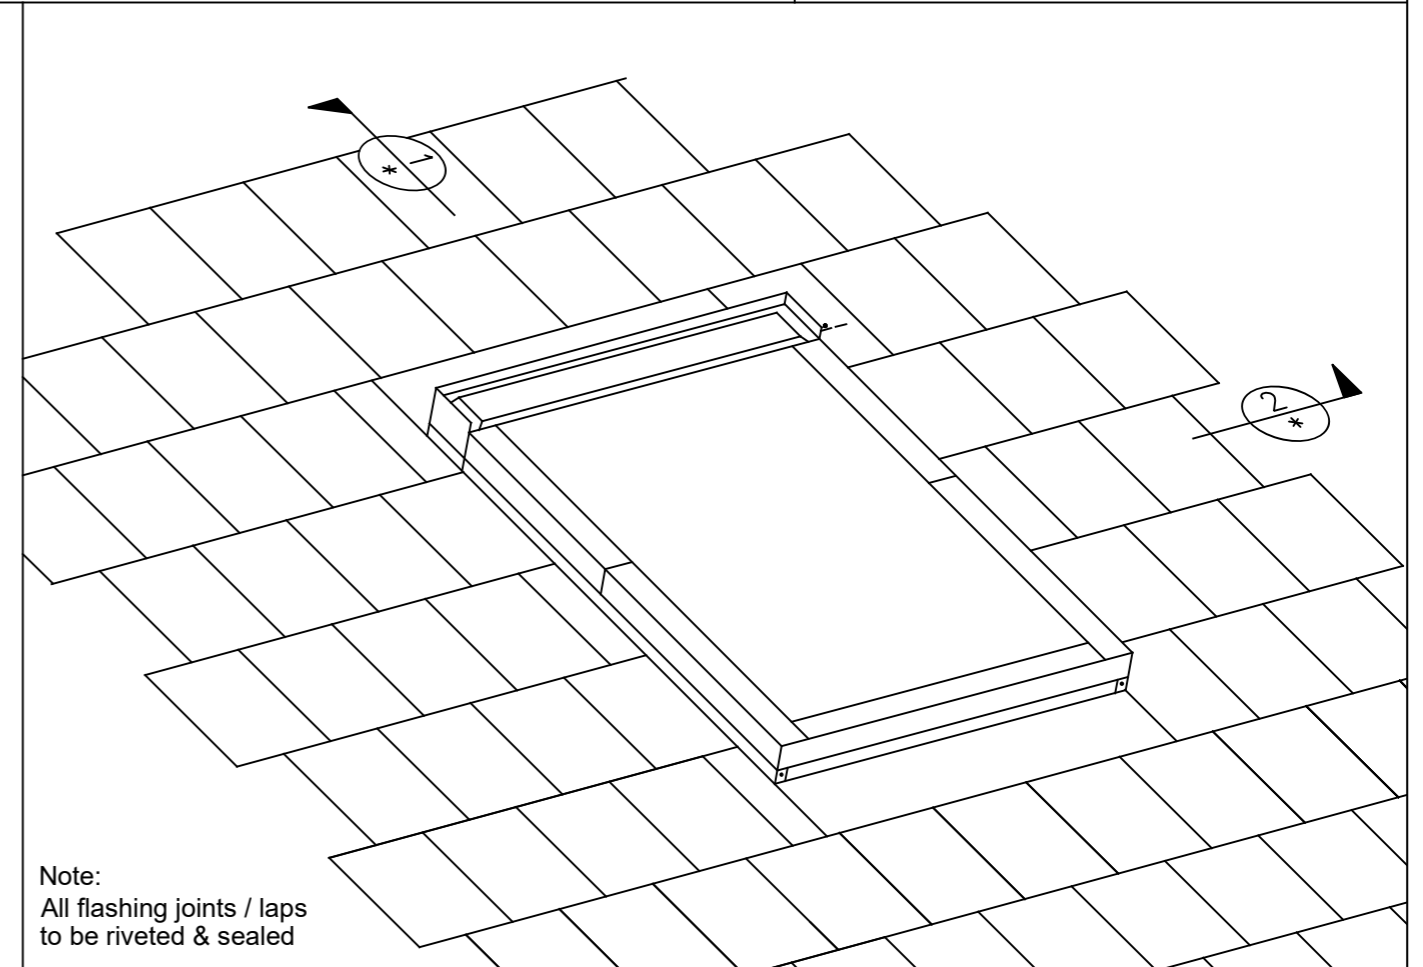

Keylite Full Extending - Trim Size					
Model No.	Keylite Overall			Trim Size	
	wide		high	wide	high
FE-04	780	x	980	820	x 1020
FE-05	780	x	1180	820	x 1220
FE-07	1600	x	940	1640	x 980
FE-08	1140	x	1180	1180	x 1220

## FULL EXTENDING SLATE / SHINGLE ROOFING TILE PITCH 15° TO 60°

DATE: 03/11/2020

DWG No: FE-SL/SH-SRF