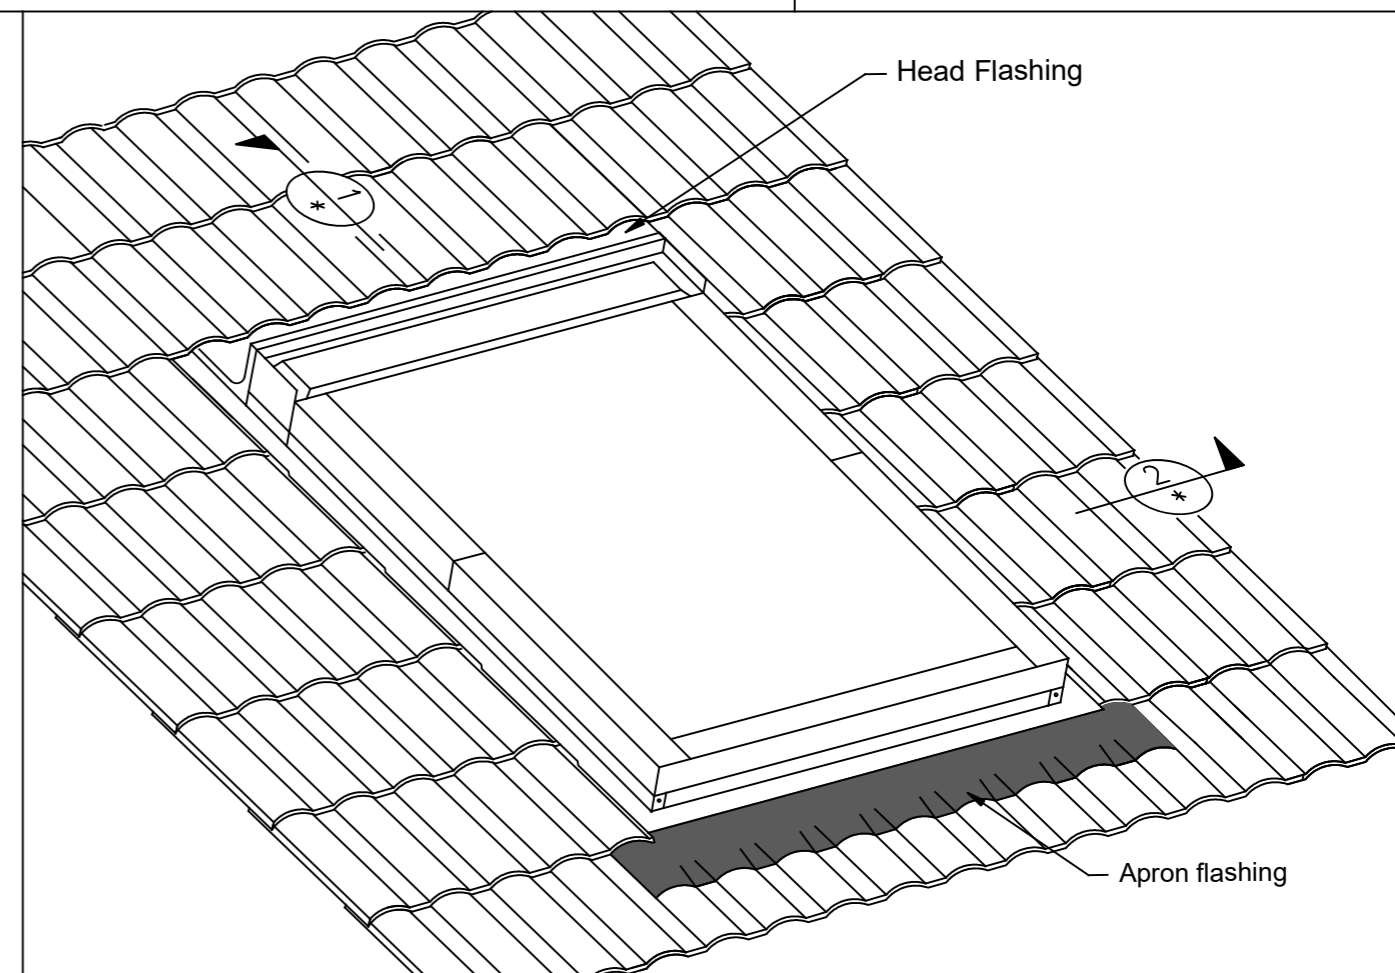

Keylite Full Extending - Trim Size					
Model No.	Keylite Overall			Trim Size	
	wide		high	wide	high
FE-04	780	x	980	820	x 1020
FE-05	780	x	1180	820	x 1220
FE-07	1600	x	940	1640	x 980
FE-08	1140	x	1180	1180	x 1220