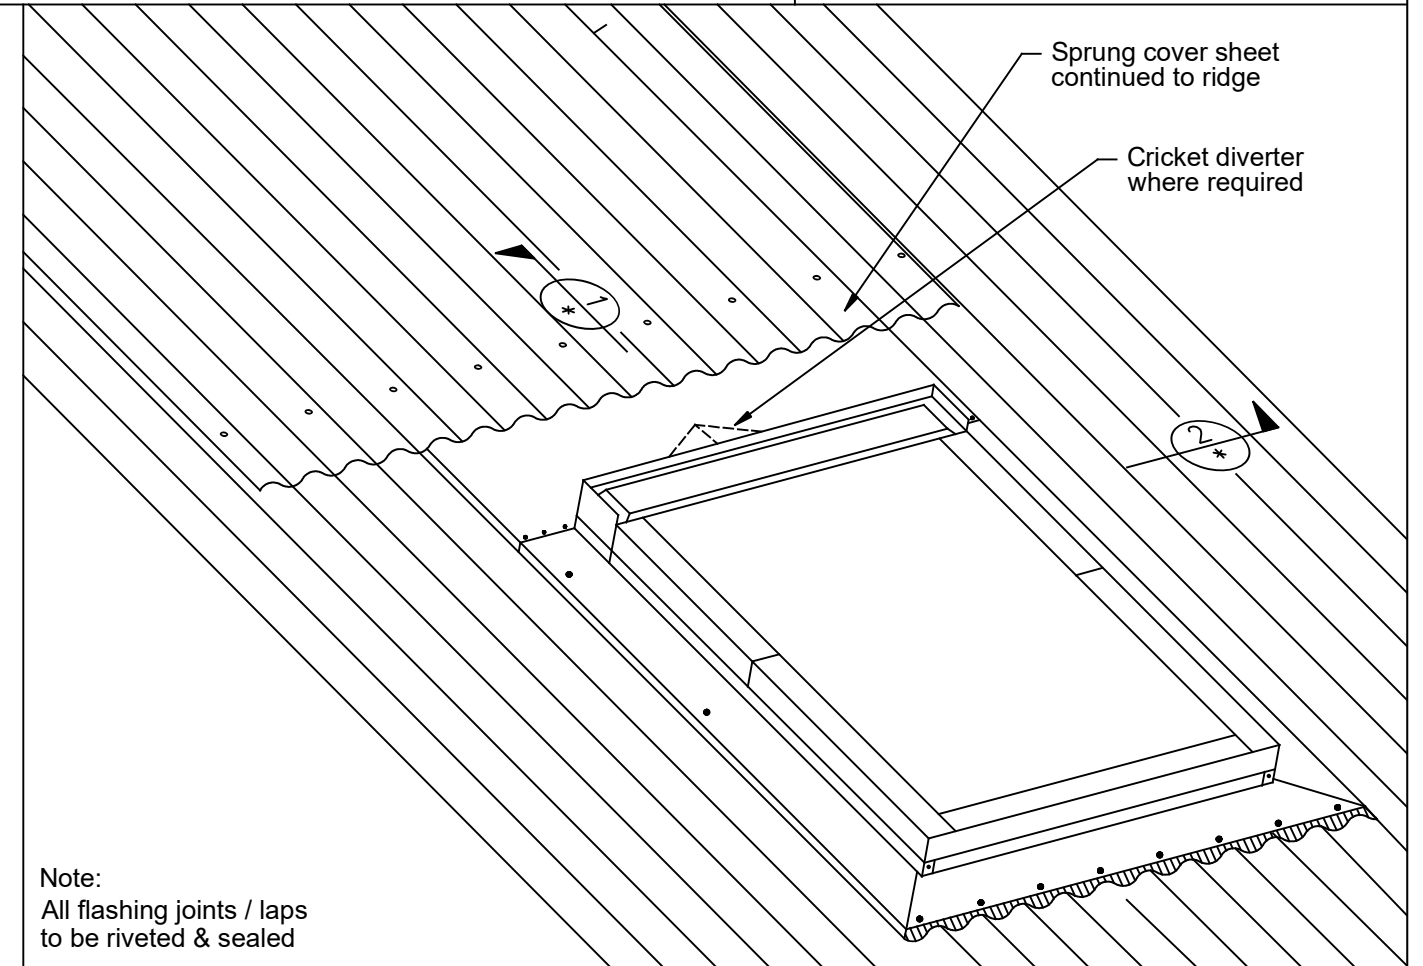

Keylite Full Extending - Trim Size						
Model No.	Keylite Overall			Trim Size		
	wide		high	wide		high
FE-04	780	x	980	820	x	1020
FE-05	780	x	1180	820	x	1220
FE-07	1600	x	940	1640	x	980
FE-08	1140	x	1180	1180	x	1220

Not to scale, do not scale from drawing. All details are generic in nature and should be read in conjunction with the roofing manufacturers' standard penetration details.

ADLUX Industries Ltd. ©
 36 Olive Road, Penrose
 P.O. Box 13866, Auckland
 New Zealand.
 Ph: (09) 636 6866
 Fax: (09) 636 6846
 Email: sales@adlux.co.nz

FULL EXTENDING CORRUGATED ROOFING PROFILE (Sprung sheet) PITCH 15° TO 60°

DATE: 02/11/2020

DWG No: FE-CR-SS