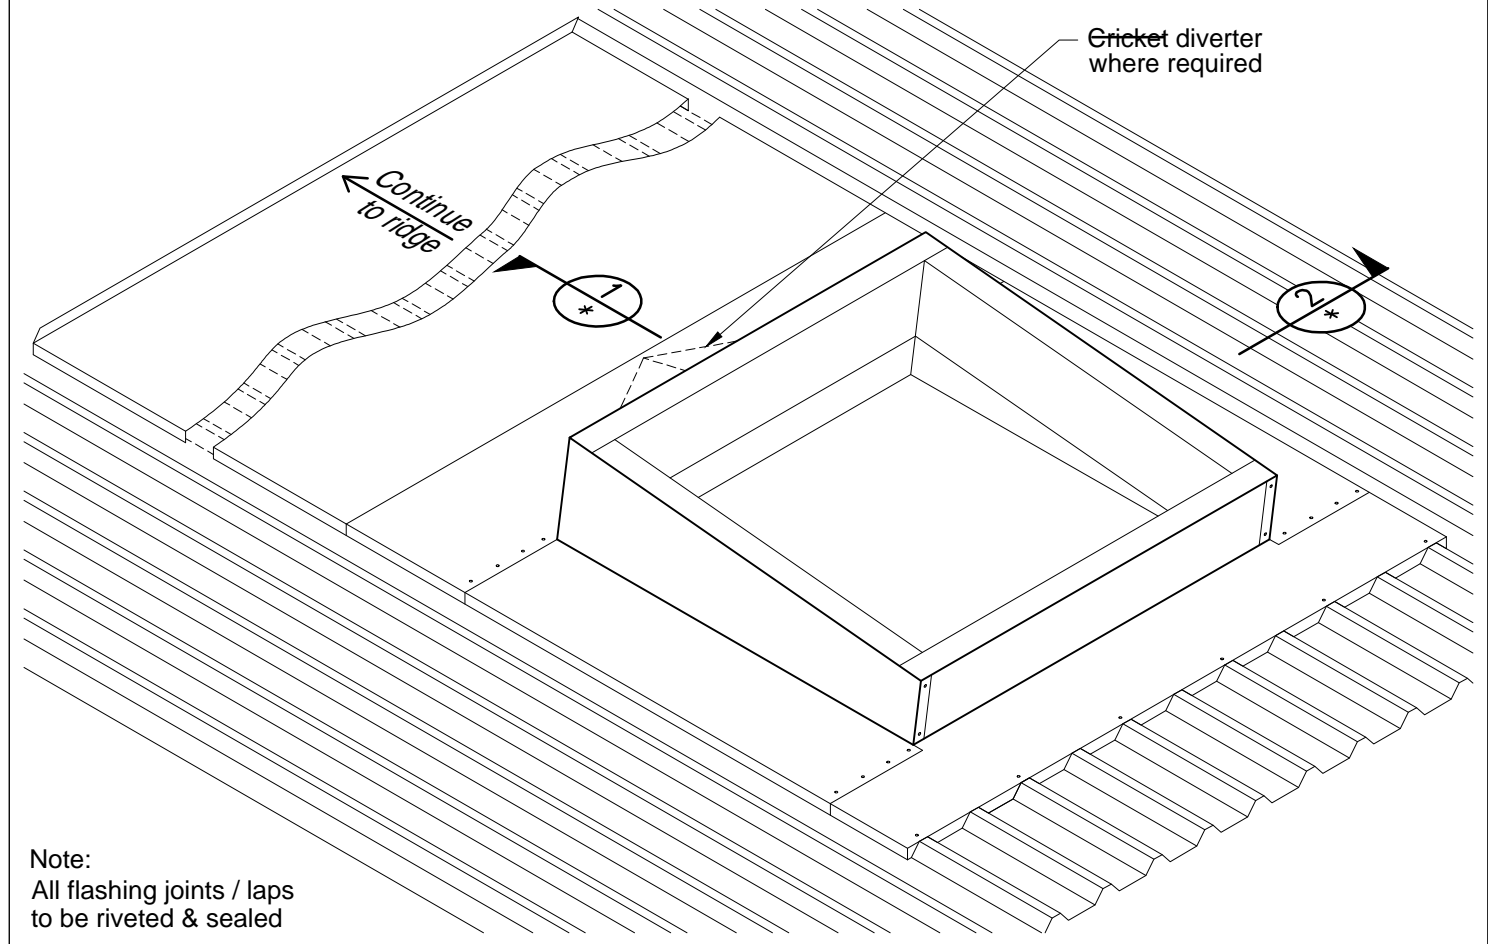

Mega Roof Window Opening - Electric									
	DAYLIGHT DIMENSION		FIXING DIMENSION		OVERALL DIMENSION				
MRWBe1616	1495	x	1495	1525	x	1525	1660	x	1660
MRWBe2014	1850	x	1250	1880	x	1280	2015	x	1415
MRWBe2418	2235	x	1635	2265	x	1665	2400	x	1800
MRWBe3014	2850	x	1250	2880	x	1280	3015	x	1415

ELECTRIC MOTORISED MEGA ROOF WINDOW (Double Glazed)
TRAPEZOID ROOFING PROFILE (Back Tray with Pitched Upstand)
 For roofs less than 5°

DATE: 22/02/2021

DWG No: MRWBe-TZ-BT-PU