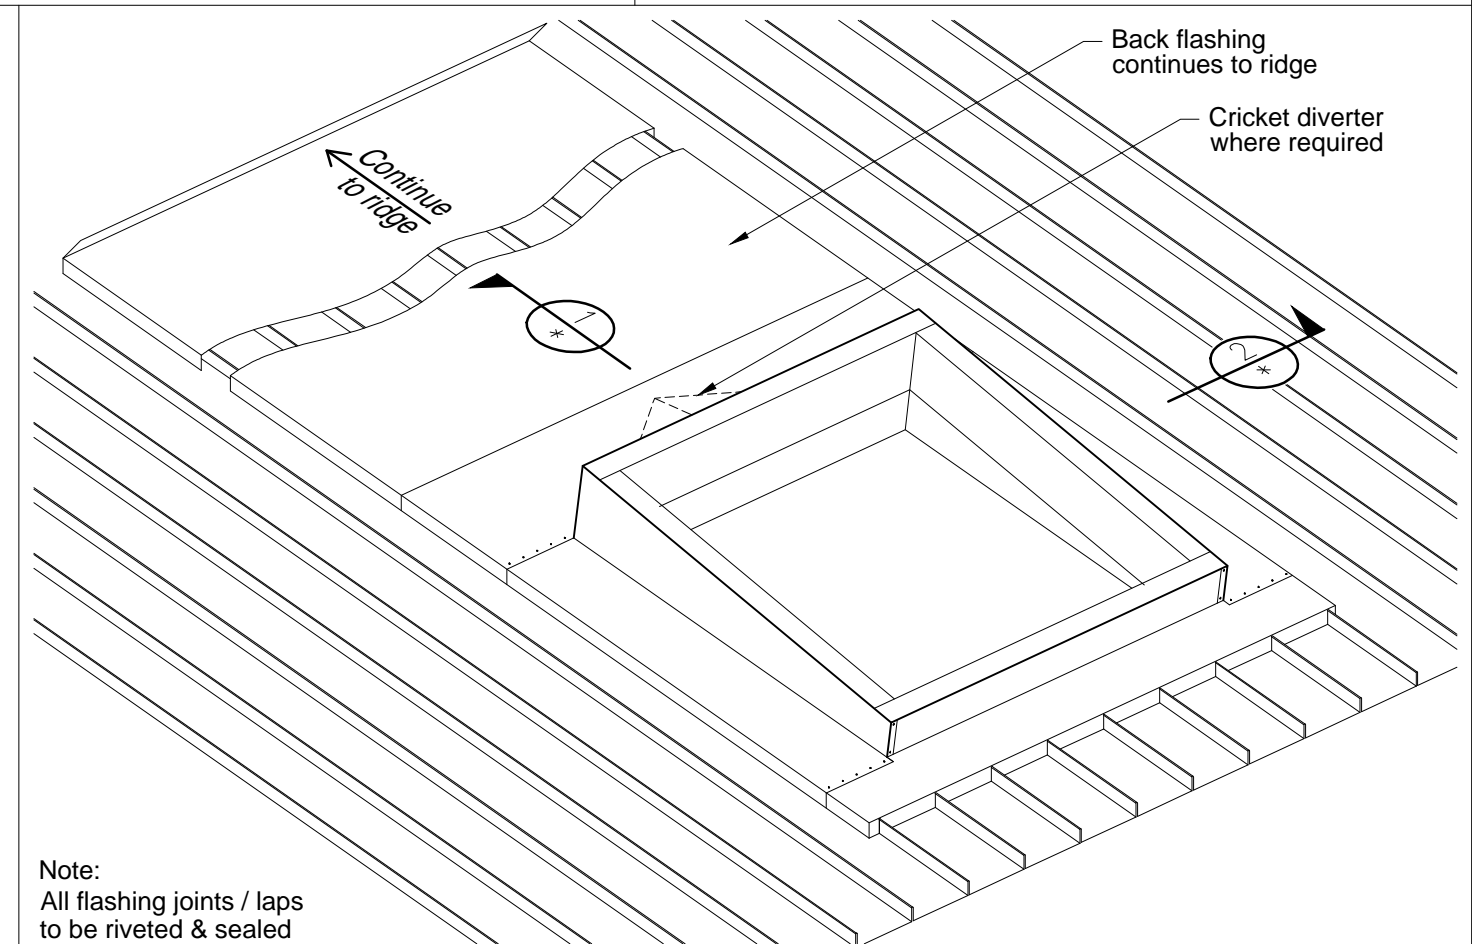

Mega Roof Window Opening - Electric									
	DAYLIGHT DIMENSION		FIXING DIMENSION		OVERALL DIMENSION				
MRWBe1616	1495	x	1495	1525	x	1525	1660	x	1660
MRWBe2014	1850	x	1250	1880	x	1280	2015	x	1415
MRWBe2418	2235	x	1635	2265	x	1665	2400	x	1800
MRWBe3014	2850	x	1250	2880	x	1280	3015	x	1415

Not to scale, do not scale from drawing. All details are generic in nature and should be read in conjunction with the roofing manufacturers' standard penetration details.

ADLUX Industries Ltd. ©  
36 Olive Road, Penrose  
P.O. Box 13866, Auckland  
New Zealand.  
Ph: (09) 636 6866  
Fax: (09) 636 6846  
Email: sales@adlux.co.nz

## ELECTRIC MOTORISED MEGA ROOF WINDOW (Double Glazed) TROUGH SECTION PROFILE (Back Tray with Pitched Upstand) For roofs less than 5°

DATE: 22/02/2021

DWG No: MRWBe-TR-BT-PU