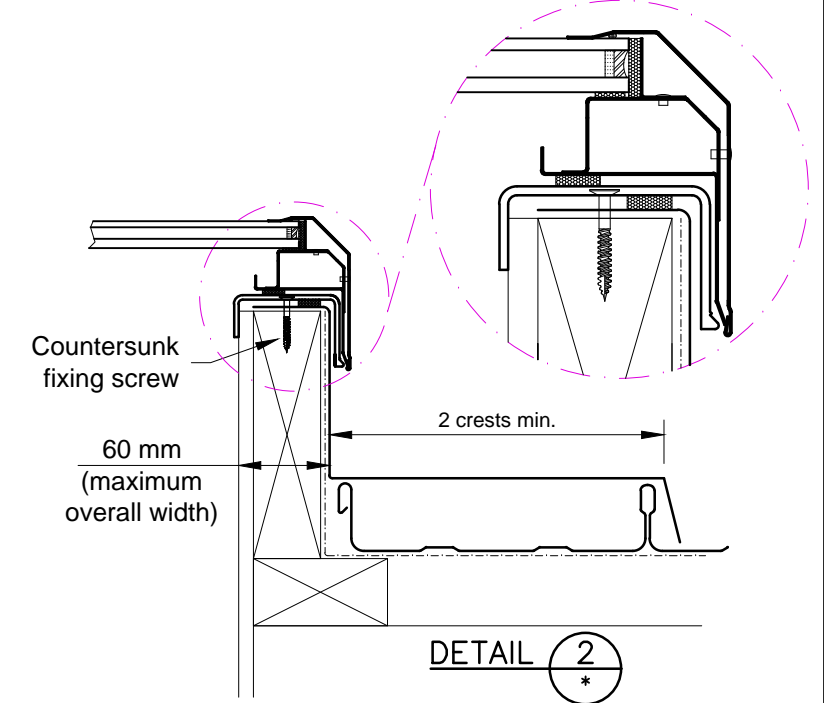

* Dimensions to be in accordance with NZBC Clause E2

Mega Roof Window Opening - Electric

	DAYLIGHT DIMENSION		FIXING DIMENSION		OVERALL DIMENSION				
MRWBe1616	1495	x	1495	1525	x	1525	1660	x	1660
MRWBe2014	1850	x	1250	1880	x	1280	2015	x	1415
MRWBe2418	2235	x	1635	2265	x	1665	2400	x	1800
MRWBe3014	2850	x	1250	2880	x	1280	3015	x	1415

Not to scale, do not scale from drawing. All details are generic in nature and should be read in conjunction with the roofing manufacturers' standard penetration details.

ADLUX Industries Ltd. ©
 36 Olive Road, Penrose
 P.O. Box 13866, Auckland
 New Zealand.
 Ph: (09) 636 6866
 Fax: (09) 636 6846
 Email: sales@adlux.co.nz

ELETRIC MOTORISED MEGA ROOF WINDOW (Double Glazed) TROUGH SECTION PROFILE (Back Tray) PITCH 5° TO 60°

DATE: 22/02/2021

DWG No: MRWBe-TR-BT