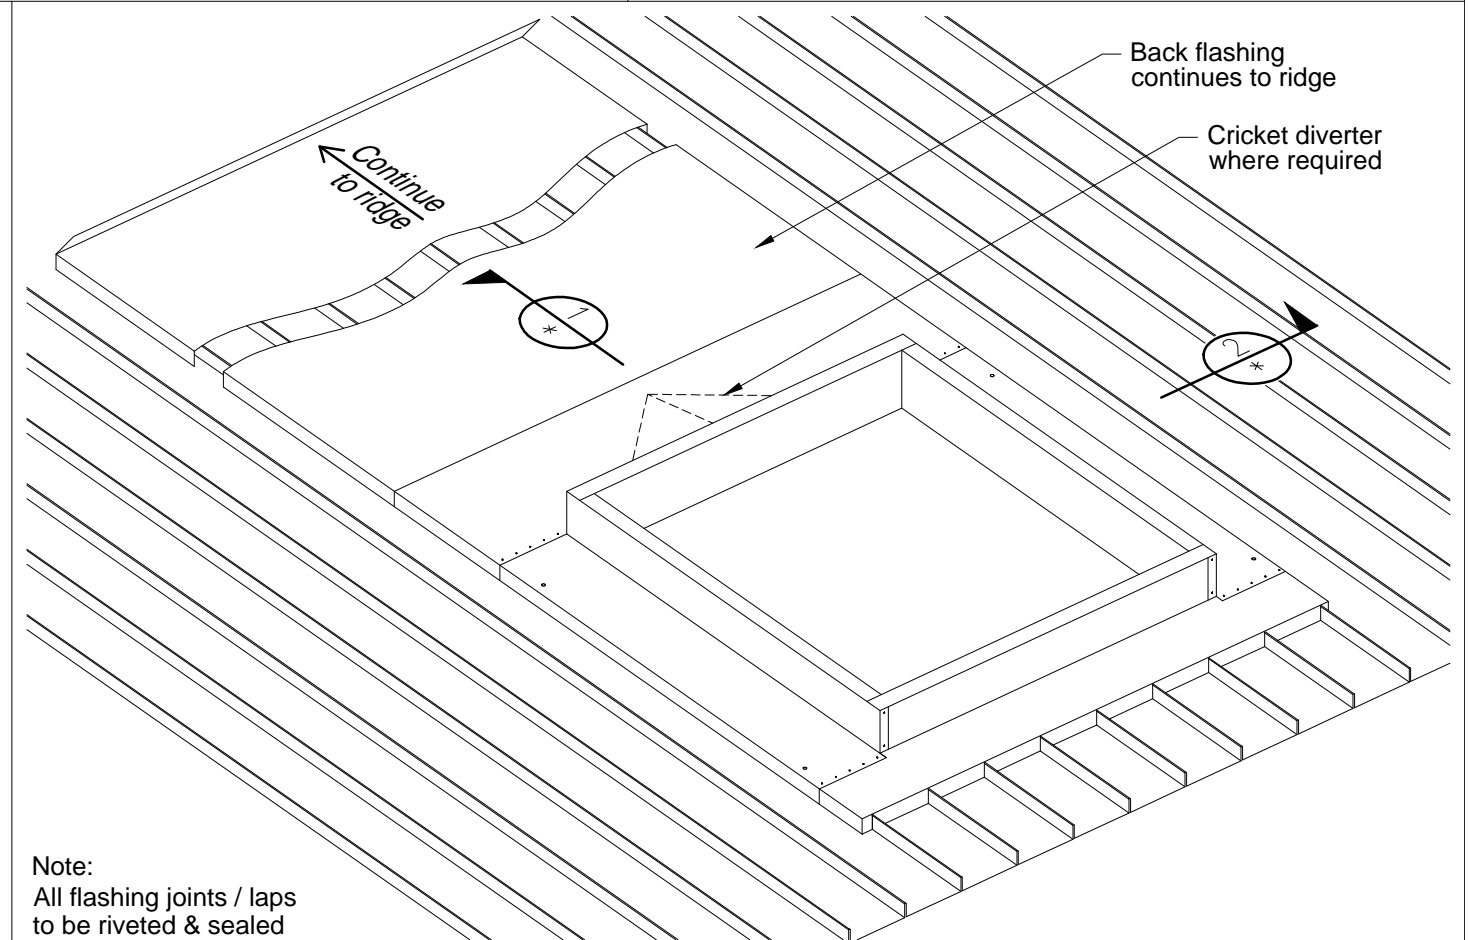

* Dimensions to be in accordance with NZBC Clause E2

Mega Roof Window Opening - Electric

	DAYLIGHT DIMENSION		FIXING DIMENSION		OVERALL DIMENSION				
MRWBe1616	1495	x	1495	1525	x	1525	1660	x	1660
MRWBe2014	1850	x	1250	1880	x	1280	2015	x	1415
MRWBe2418	2235	x	1635	2265	x	1665	2400	x	1800
MRWBe3014	2850	x	1250	2880	x	1280	3015	x	1415

Not to scale, do not scale from drawing. All details are generic in nature and should be read in conjunction with the roofing manufacturers' standard penetration details.

ADLUX Industries Ltd. ©
 36 Olive Road, Penrose
 P.O. Box 13866, Auckland
 New Zealand.
 Ph: (09) 636 6866
 Fax: (09) 636 6846
 Email: sales@adlux.co.nz

ELETRIC MOTORISED MEGA ROOF WINDOW (Double Glazed) TROUGH SECTION PROFILE (Back Tray) PITCH 5° TO 60°

DATE: 22/02/2021

DWG No: MRWBe-TR-BT