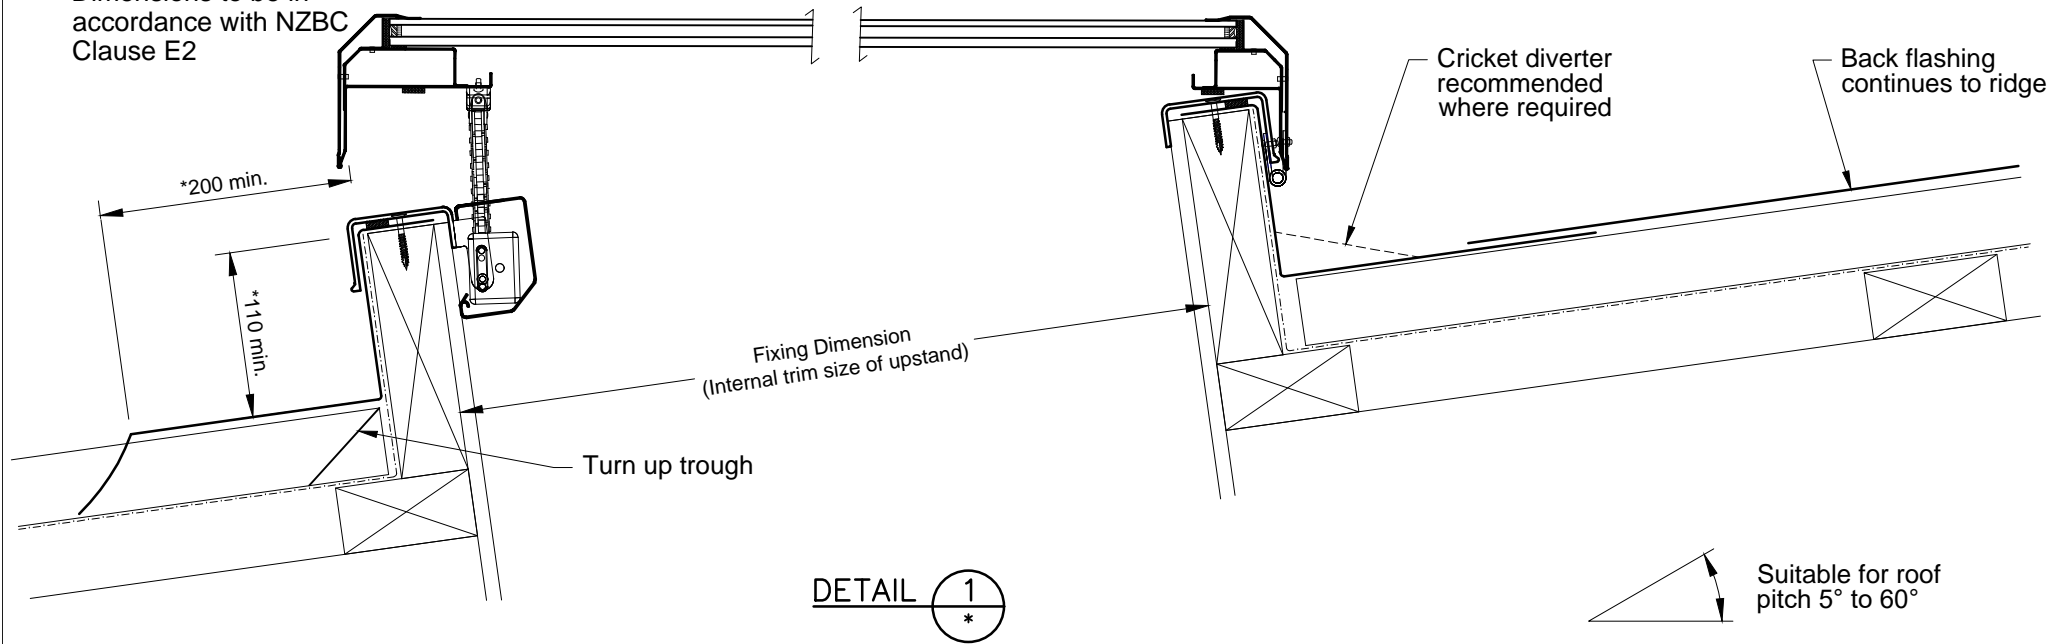

* Dimensions to be in accordance with NZBC Clause E2

Mega Roof Window Opening - Electric

	DAYLIGHT DIMENSION		FIXING DIMENSION		OVERALL DIMENSION				
MRWBe1616	1495	x	1495	1525	x	1525	1660	x	1660
MRWBe2014	1850	x	1250	1880	x	1280	2015	x	1415
MRWBe2418	2235	x	1635	2265	x	1665	2400	x	1800
MRWBe3014	2850	x	1250	2880	x	1280	3015	x	1415

Not to scale, do not scale from drawing. All details are generic in nature and should be read in conjunction with the roofing manufacturers' standard penetration details.

ADLUX Industries Ltd. ©
 36 Olive Road, Penrose
 P.O. Box 13866, Auckland
 New Zealand.
 Ph: (09) 636 6866
 Fax: (09) 636 6846
 Email: sales@adlux.co.nz

ELETRIC MOTORISED MEGA ROOF WINDOW (Double Glazed) TROUGH SECTION PROFILE (Back Tray) PITCH 5° TO 60°

DATE: 22/02/2021

DWG No: MRWBe-TR-BT