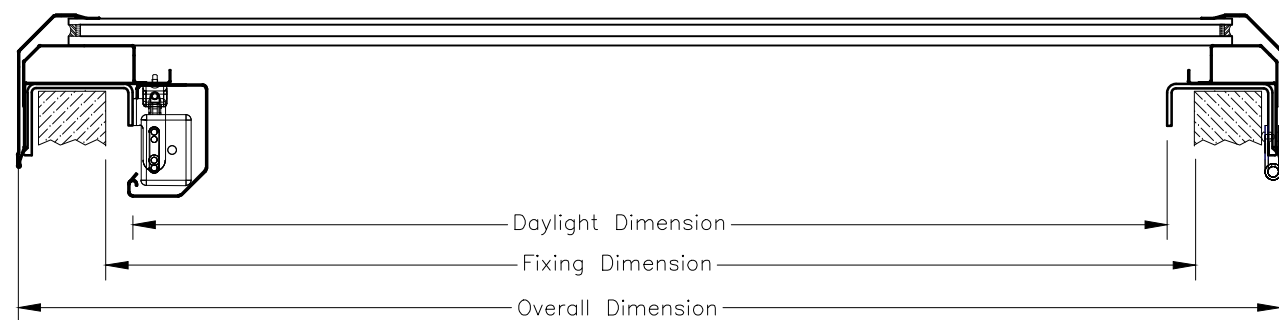

* Dimensions to be in accordance with NZBC Clause E2

Mega Roof Window Opening - Electric

	DAYLIGHT DIMENSION		FIXING DIMENSION		OVERALL DIMENSION				
MRWBe1616	1495	x	1495	1525	x	1525	1660	x	1660
MRWBe2014	1850	x	1250	1880	x	1280	2015	x	1415
MRWBe2418	2235	x	1635	2265	x	1665	2400	x	1800
MRWBe3014	2850	x	1250	2880	x	1280	3015	x	1415

Not to scale, do not scale from drawing. All details are generic in nature and should be read in conjunction with the roofing manufacturers' standard penetration details.

ADLUX Industries Ltd. ©
 36 Olive Road, Penrose
 P.O. Box 13866, Auckland
 New Zealand.
 Ph: (09) 636 6866
 Fax: (09) 636 6846
 Email: sales@adlux.co.nz

ELETRIC MOTORISED MEGA ROOF WINDOW (Double Glazed) TROUGH SECTION PROFILE (Back Tray) PITCH 5° TO 60°

DATE: 22/02/2021

DWG No: MRWBe-TR-BT