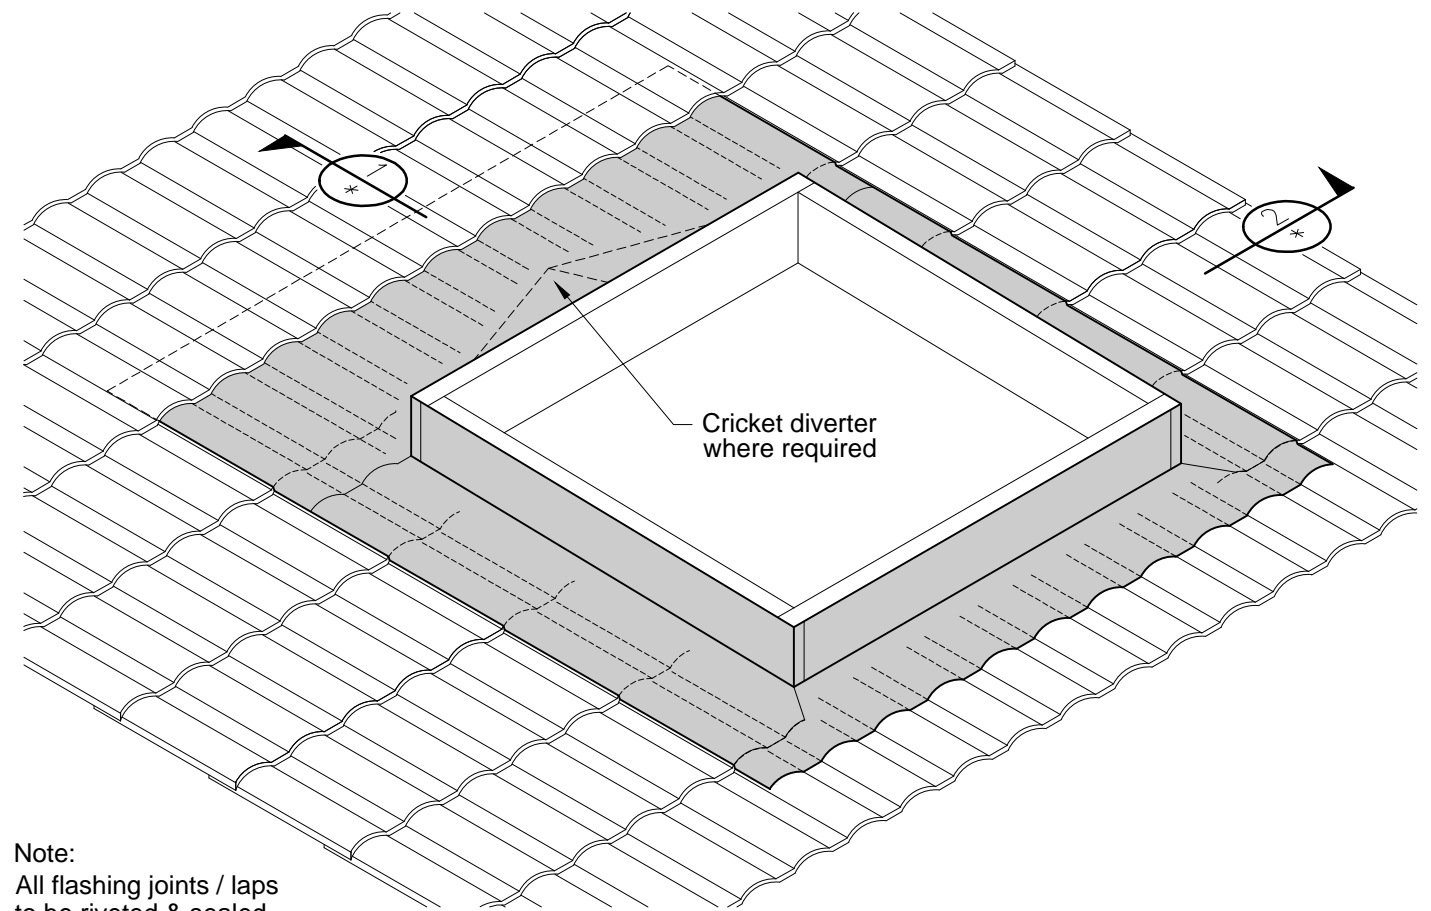

Mega Roof Window Opening - Electric									
	DAYLIGHT DIMENSION		FIXING DIMENSION		OVERALL DIMENSION				
MRWBe1616	1495	x	1495	1525	x	1525	1660	x	1660
MRWBe2014	1850	x	1250	1880	x	1280	2015	x	1415
MRWBe2418	2235	x	1635	2265	x	1665	2400	x	1800
MRWBe3014	2850	x	1250	2880	x	1280	3015	x	1415

ELECTRIC MOTORISED MEGA ROOF WINDOW (Double Glazed) CONCRETE ROOFING TILE (Lead Flashing) PITCH 15° TO 60°

DATE: 22/02/2021

DWG No: MRWBe-CT-ld