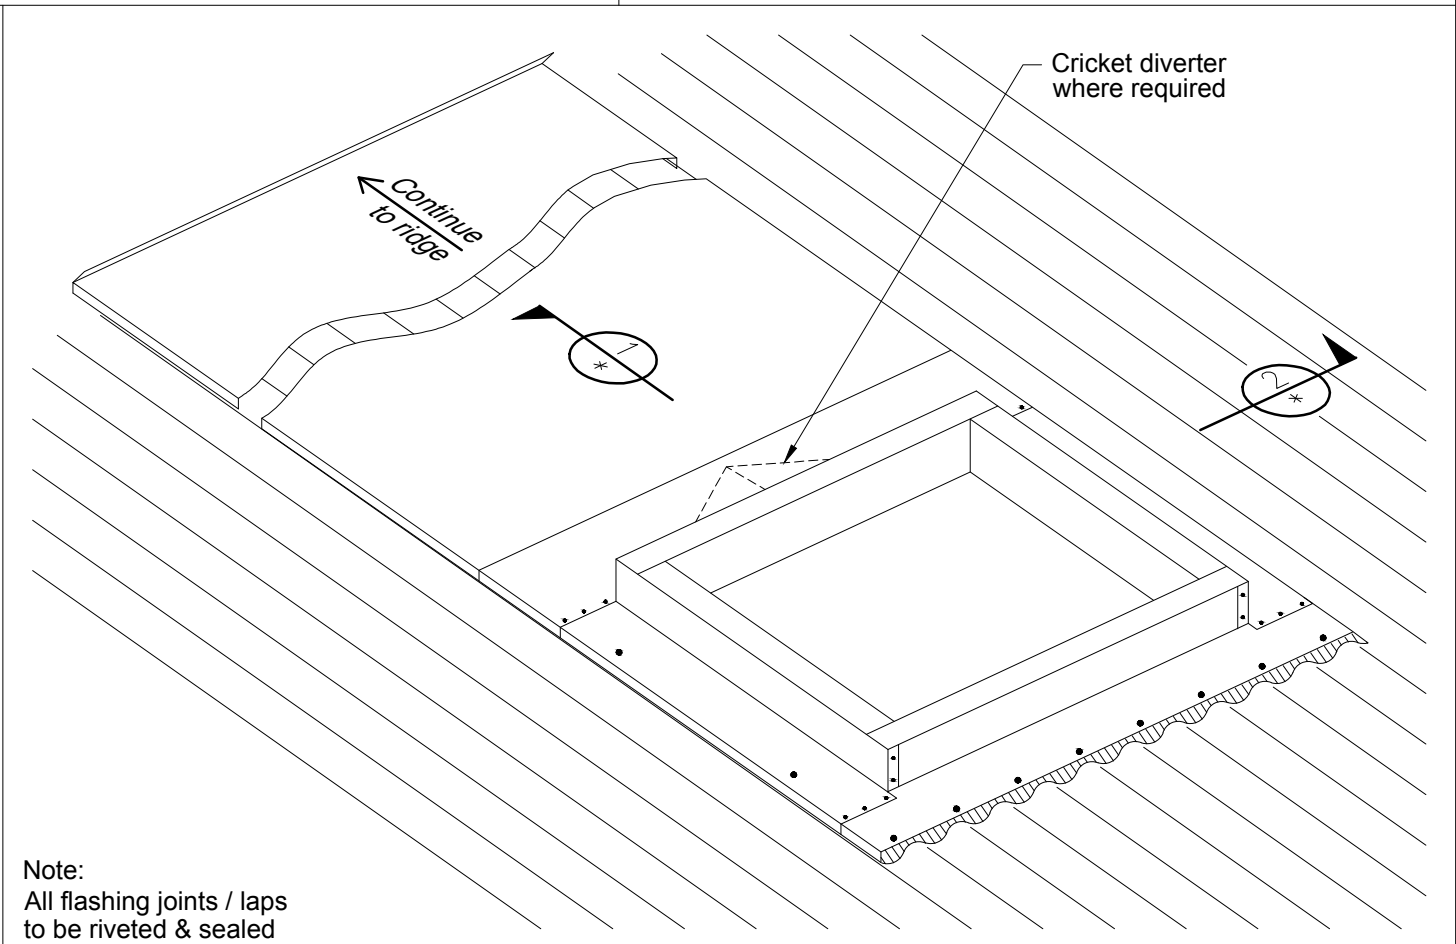

Mega Roof Window Opening - Electric							
	DAYLIGHT DIMENSION		FIXING DIMENSION		OVERALL DIMENSION		
MRWBe1616	1495	x	1495	1525	x	1525	1660 x 1660
MRWBe2014	1850	x	1250	1880	x	1280	2015 x 1415
MRWBe2418	2235	x	1635	2265	x	1665	2400 x 1800
MRWBe3014	2850	x	1250	2880	x	1280	3015 x 1415

Not to scale, do not scale from drawing. All details are generic in nature and should be read in conjunction with the roofing manufacturers' standard penetration details.

Note:
All flashing joints / laps to be riveted & sealed