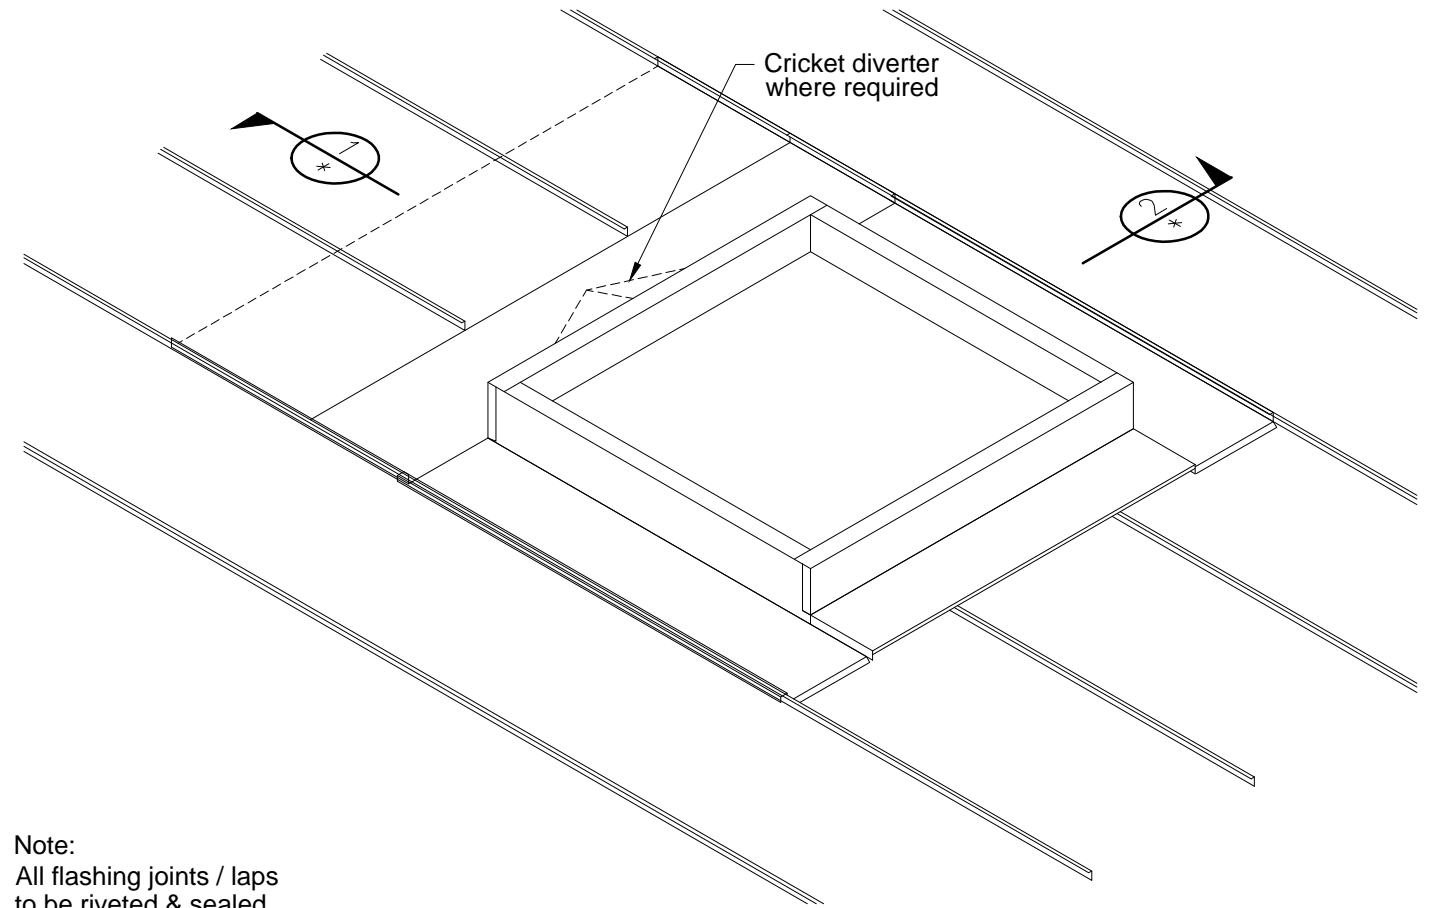

Mega Roof Window Opening - Electric									
	DAYLIGHT DIMENSION		FIXING DIMENSION		OVERALL DIMENSION				
MRWBe1616	1495	x	1495	1525	x	1525	1660	x	1660
MRWBe2014	1850	x	1250	1880	x	1280	2015	x	1415
MRWBe2418	2235	x	1635	2265	x	1665	2400	x	1800
MRWBe3014	2850	x	1250	2880	x	1280	3015	x	1415

ELETRIC MOTORISED MEGA ROOF WINDOW (Double Glazed) STANDING SEAM ROOFING PROFILE PITCH 5° TO 60°

DATE: 22/02/2021

DWG No: MRWBe-SS