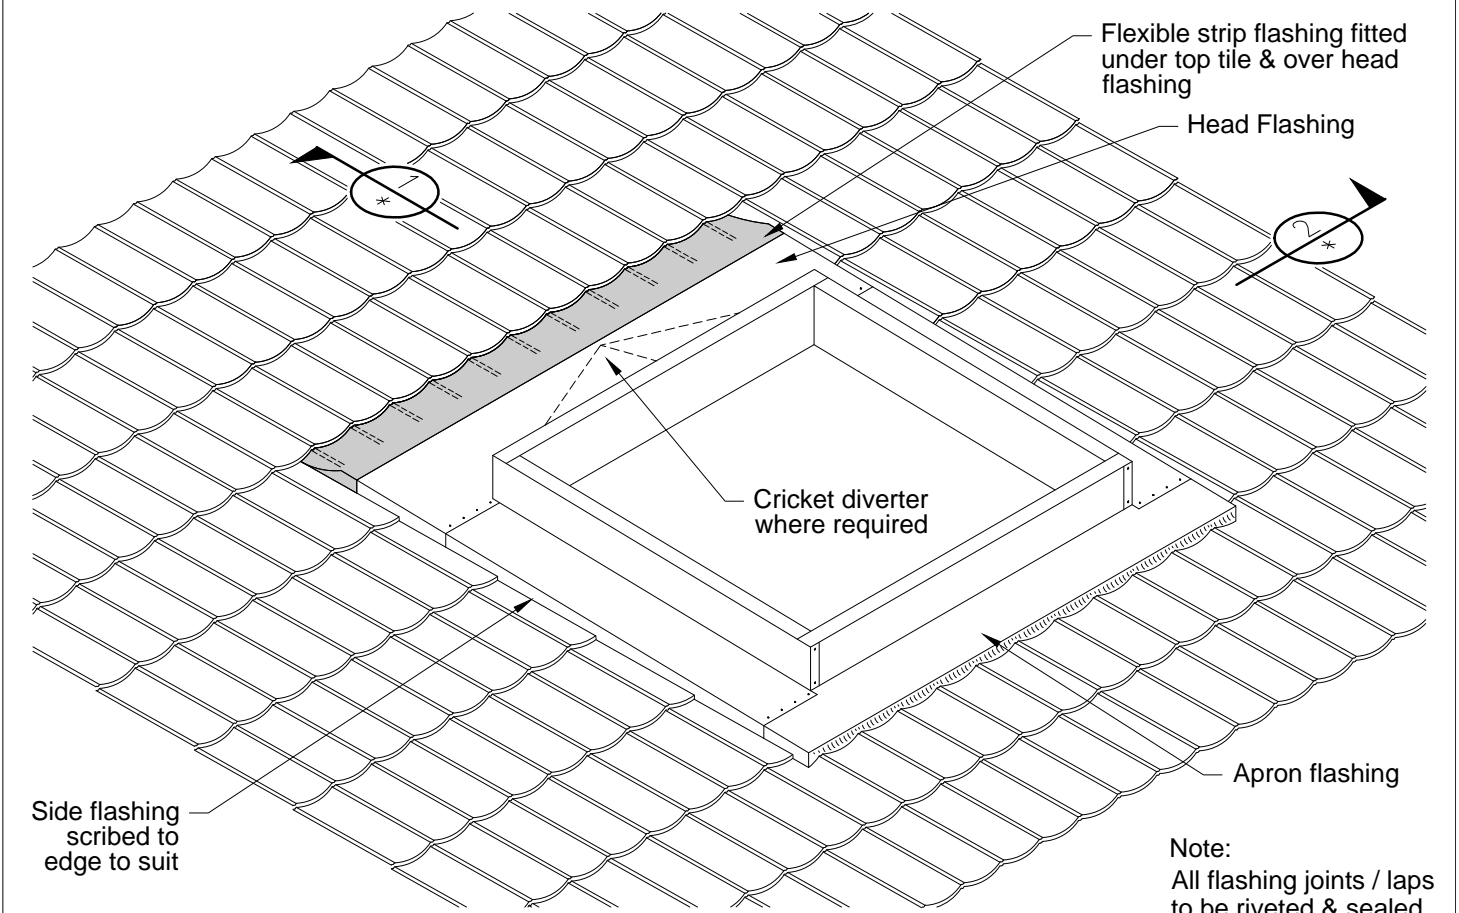

* Dimensions to be in accordance with NZBC Clause E2

Mega Roof Window Opening - Electric									
	DAYLIGHT DIMENSION		FIXING DIMENSION		OVERALL DIMENSION				
MRWBe1616	1495	x	1495	1525	x	1525	1660	x	1660
MRWBe2014	1850	x	1250	1880	x	1280	2015	x	1415
MRWBe2418	2235	x	1635	2265	x	1665	2400	x	1800
MRWBe3014	2850	x	1250	2880	x	1280	3015	x	1415

Not to scale, do not scale from drawing. All details are generic in nature and should be read in conjunction with the roofing manufacturers' standard penetration details.

ADLUX Industries Ltd. ©
 36 Olive Road, Penrose
 P.O. Box 13866, Auckland
 New Zealand.
 Ph: (09) 636 6866
 Fax: (09) 636 6846
 Email: sales@adlux.co.nz

ELECTRIC MOTORISED MEGA ROOF WINDOW (Double Glazed) METAL ROOFING TILE PITCH 15° TO 60°

DATE: 22/02/2021

DWG No: MRWBe-MT