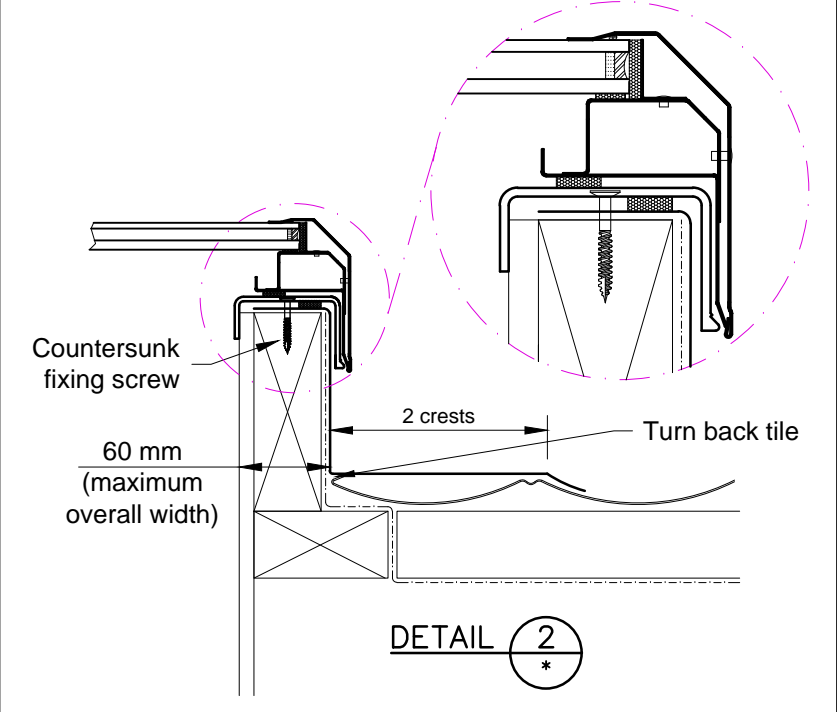

* Dimensions to be in accordance with NZBC Clause E2

Mega Roof Window Opening - Electric									
	DAYLIGHT DIMENSION		FIXING DIMENSION		OVERALL DIMENSION				
MRWBe1616	1495	x	1495	1525	x	1525	1660	x	1660
MRWBe2014	1850	x	1250	1880	x	1280	2015	x	1415
MRWBe2418	2235	x	1635	2265	x	1665	2400	x	1800
MRWBe3014	2850	x	1250	2880	x	1280	3015	x	1415

Not to scale, do not scale from drawing. All details are generic in nature and should be read in conjunction with the roofing manufacturers' standard penetration details.

ADLUX Industries Ltd. ©
 36 Olive Road, Penrose
 P.O. Box 13866, Auckland
 New Zealand.
 Ph: (09) 636 6866
 Fax: (09) 636 6846
 Email: sales@adlux.co.nz

ELECTRIC MOTORISED MEGA ROOF WINDOW (Double Glazed) METAL ROOFING TILE PITCH 15° TO 60°

DATE: 22/02/2021

DWG No: MRWBe-MT