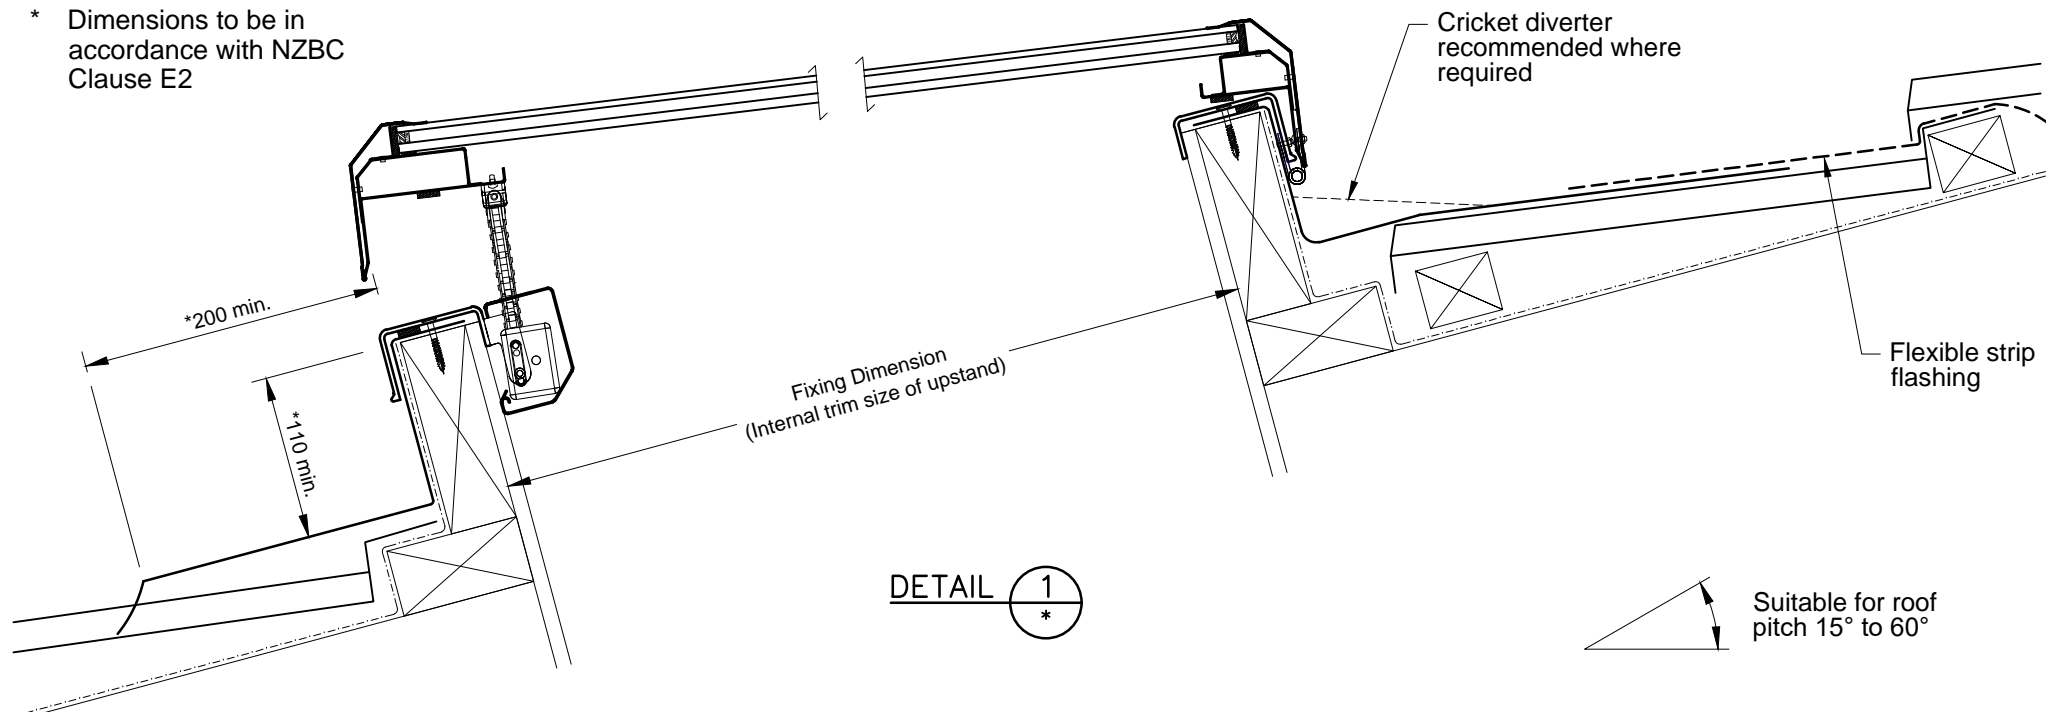

* Dimensions to be in accordance with NZBC Clause E2

Mega Roof Window Opening - Electric									
	DAYLIGHT DIMENSION		FIXING DIMENSION		OVERALL DIMENSION				
MRWBe1616	1495	x	1495	1525	x	1525	1660	x	1660
MRWBe2014	1850	x	1250	1880	x	1280	2015	x	1415
MRWBe2418	2235	x	1635	2265	x	1665	2400	x	1800
MRWBe3014	2850	x	1250	2880	x	1280	3015	x	1415

Not to scale, do not scale from drawing. All details are generic in nature and should be read in conjunction with the roofing manufacturers' standard penetration details.

ADLUX Industries Ltd. ©
 36 Olive Road, Penrose
 P.O. Box 13866, Auckland
 New Zealand.
 Ph: (09) 636 6866
 Fax: (09) 636 6846
 Email: sales@adlux.co.nz

ELECTRIC MOTORISED MEGA ROOF WINDOW (Double Glazed) METAL ROOFING TILE PITCH 15° TO 60°

DATE: 22/02/2021

DWG No: MRWBe-MT