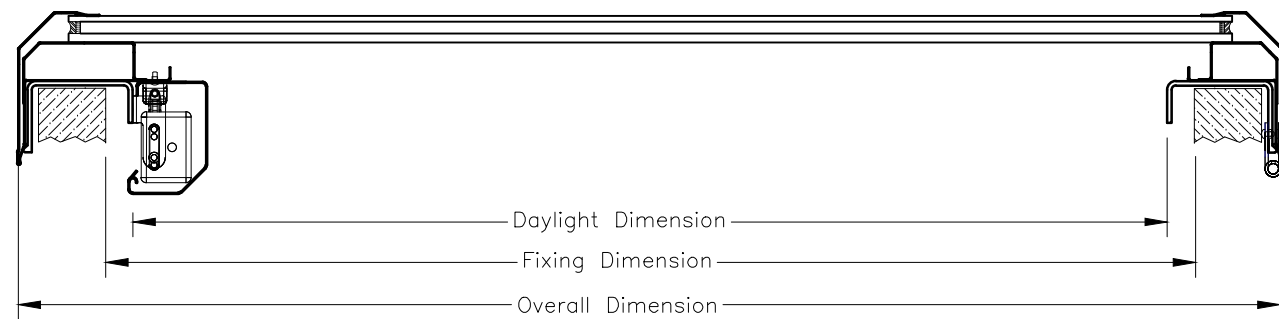

* Dimensions to be in accordance with NZBC Clause E2

Mega Roof Window Opening - Electric									
	DAYLIGHT DIMENSION		FIXING DIMENSION		OVERALL DIMENSION				
MRWBe1616	1495	x	1495	1525	x	1525	1660	x	1660
MRWBe2014	1850	x	1250	1880	x	1280	2015	x	1415
MRWBe2418	2235	x	1635	2265	x	1665	2400	x	1800
MRWBe3014	2850	x	1250	2880	x	1280	3015	x	1415

Not to scale, do not scale from drawing. All details are generic in nature and should be read in conjunction with the roofing manufacturers' standard penetration details.

ADLUX Industries Ltd. ©
 36 Olive Road, Penrose
 P.O. Box 13866, Auckland
 New Zealand.
 Ph: (09) 636 6866
 Fax: (09) 636 6846
 Email: sales@adlux.co.nz

ELECTRIC MOTORISED MEGA ROOF WINDOW (Double Glazed) METAL ROOFING TILE PITCH 15° TO 60°

DATE: 22/02/2021

DWG No: MRWBe-MT