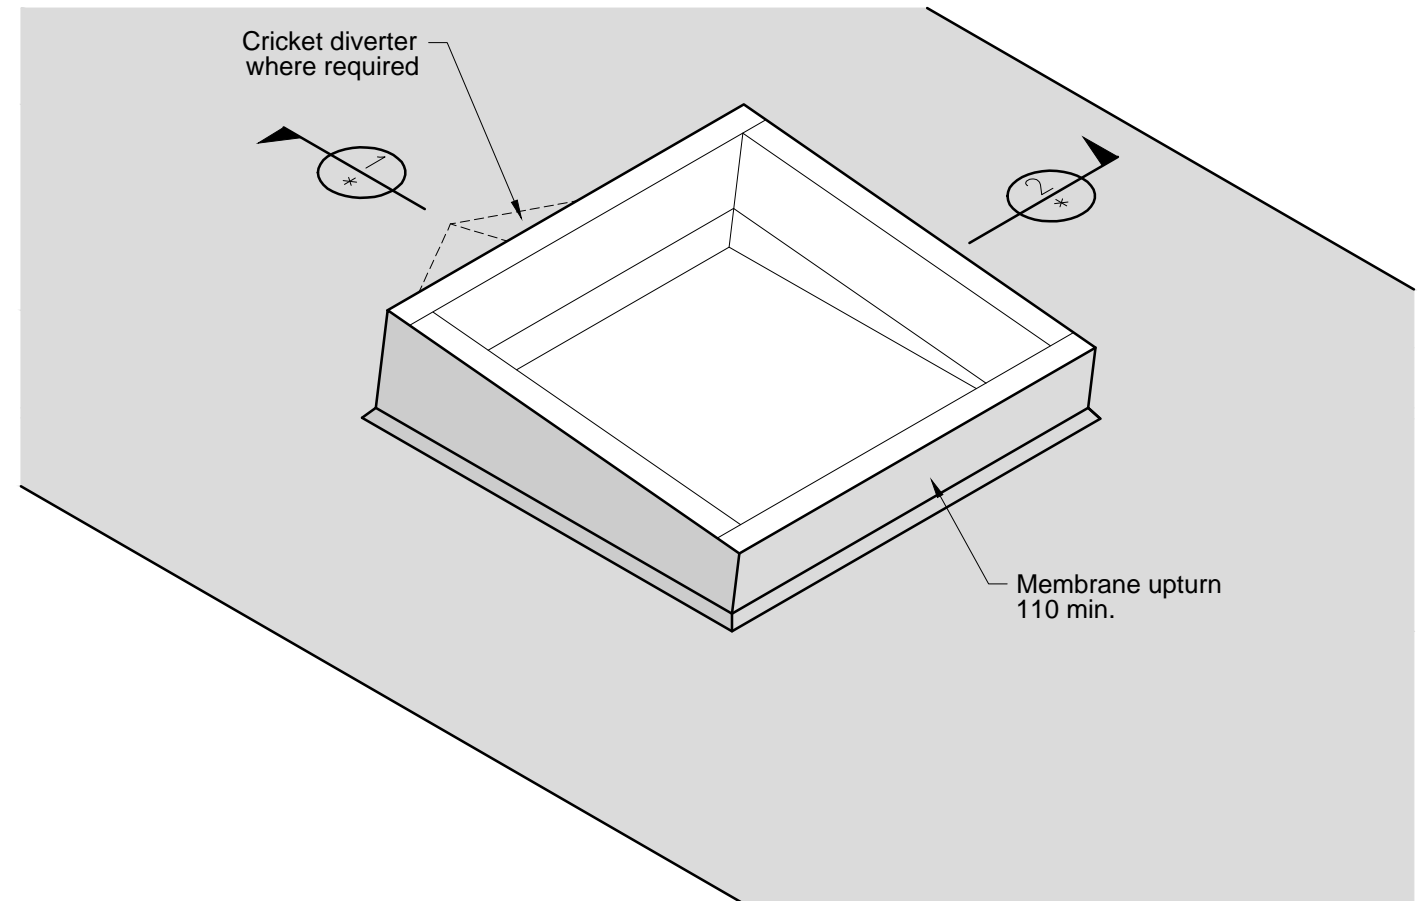

Mega Roof Window Opening - Electric									
	DAYLIGHT DIMENSION		FIXING DIMENSION		OVERALL DIMENSION				
MRWBe1616	1495	x	1495	1525	x	1525	1660	x	1660
MRWBe2014	1850	x	1250	1880	x	1280	2015	x	1415
MRWBe2418	2235	x	1635	2265	x	1665	2400	x	1800
MRWBe3014	2850	x	1250	2880	x	1280	3015	x	1415