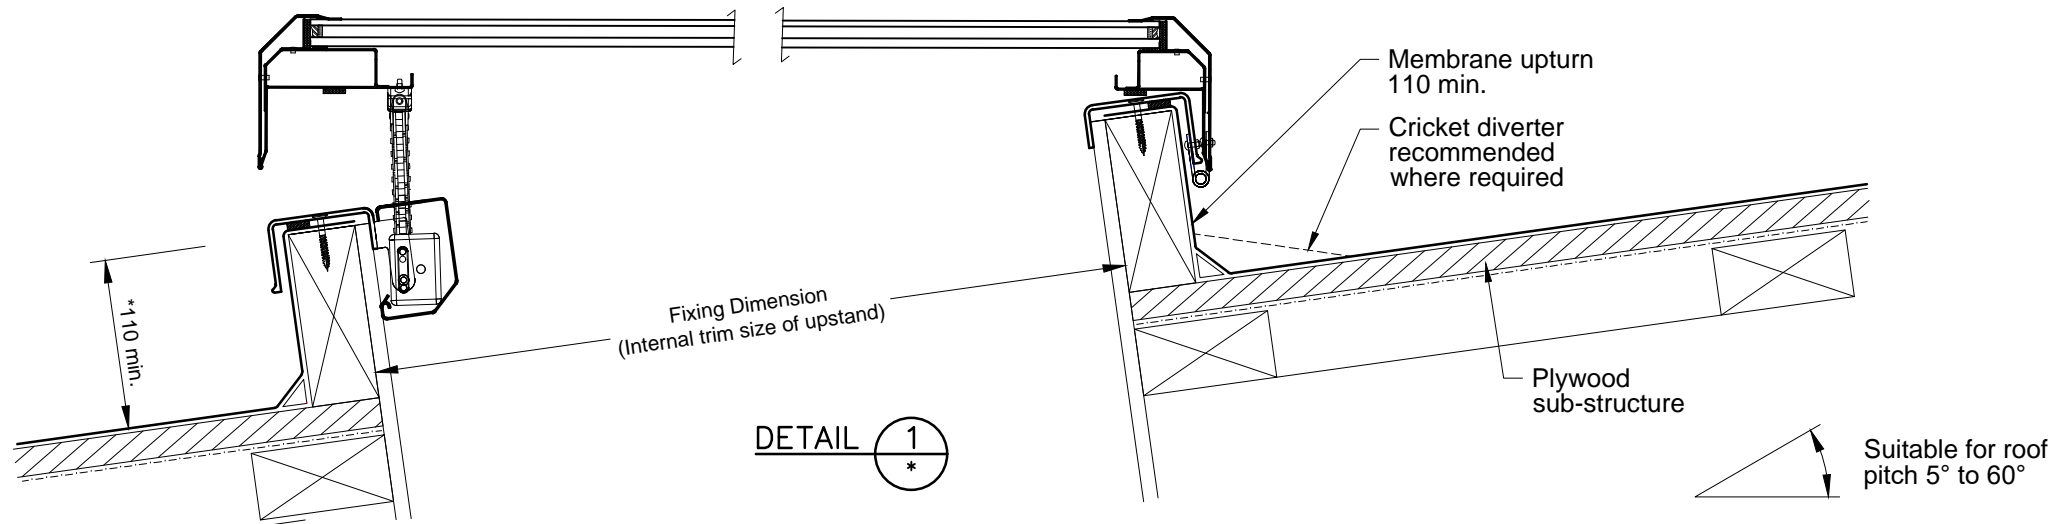

* Dimensions to be in accordance with NZBC Clause E2

Mega Roof Window Opening - Electric									
	DAYLIGHT DIMENSION		FIXING DIMENSION			OVERALL DIMENSION			
MRWBe1616	1495	x	1495	1525	x	1525	1660	x	1660
MRWBe2014	1850	x	1250	1880	x	1280	2015	x	1415
MRWBe2418	2235	x	1635	2265	x	1665	2400	x	1800
MRWBe3014	2850	x	1250	2880	x	1280	3015	x	1415

Not to scale, do not scale from drawing. All details are generic in nature and should be read in conjunction with the roofing manufacturers' standard penetration details.

ADLUX Industries Ltd. ©
36 Olive Road, Penrose
P.O. Box 13866, Auckland
New Zealand.
Ph: (09) 636 6866
Fax: (09) 636 6846
Email: sales@adlux.co.nz

ELETRIC MOTORISED MEGA ROOF WINDOW (Double Glazed) MEMBRANE ROOFING PITCH 5° TO 60°

DATE: 22/02/2021

DWG No: MRWBe-MEM