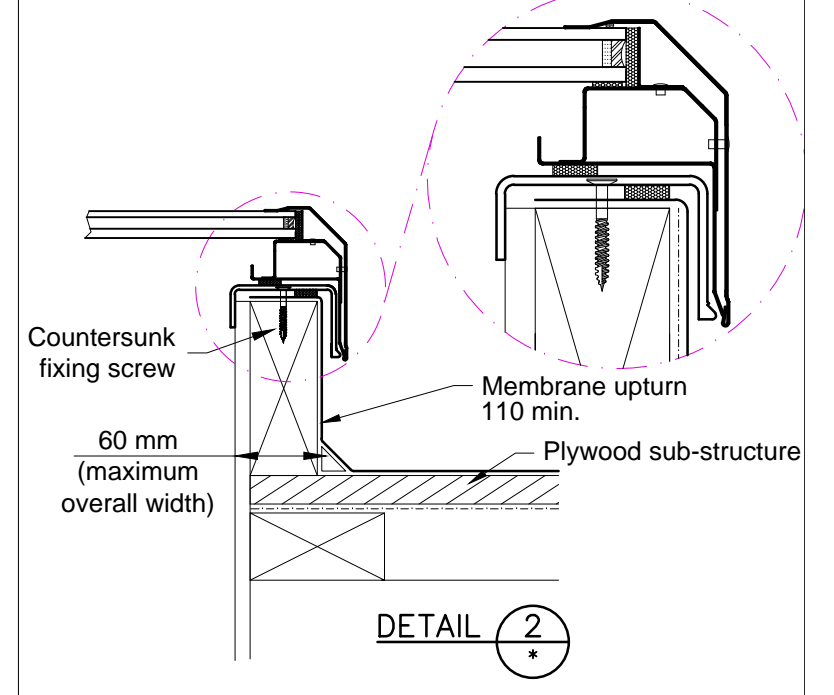

* Dimensions to be in accordance with NZBC Clause E2

Mega Roof Window Opening - Electric									
	DAYLIGHT DIMENSION		FIXING DIMENSION			OVERALL DIMENSION			
MRWBe1616	1495	x	1495	1525	x	1525	1660	x	1660
MRWBe2014	1850	x	1250	1880	x	1280	2015	x	1415
MRWBe2418	2235	x	1635	2265	x	1665	2400	x	1800
MRWBe3014	2850	x	1250	2880	x	1280	3015	x	1415

Not to scale, do not scale from drawing. All details are generic in nature and should be read in conjunction with the roofing manufacturers' standard penetration details.

ADLUX Industries Ltd. ©
36 Olive Road, Penrose
P.O. Box 13866, Auckland
New Zealand.
Ph: (09) 636 6866
Fax: (09) 636 6846
Email: sales@adlux.co.nz

ELETRIC MOTORISED MEGA ROOF WINDOW (Double Glazed) MEMBRANE ROOFING PITCH 5° TO 60°

DATE: 22/02/2021

DWG No: MRWBe-MEM