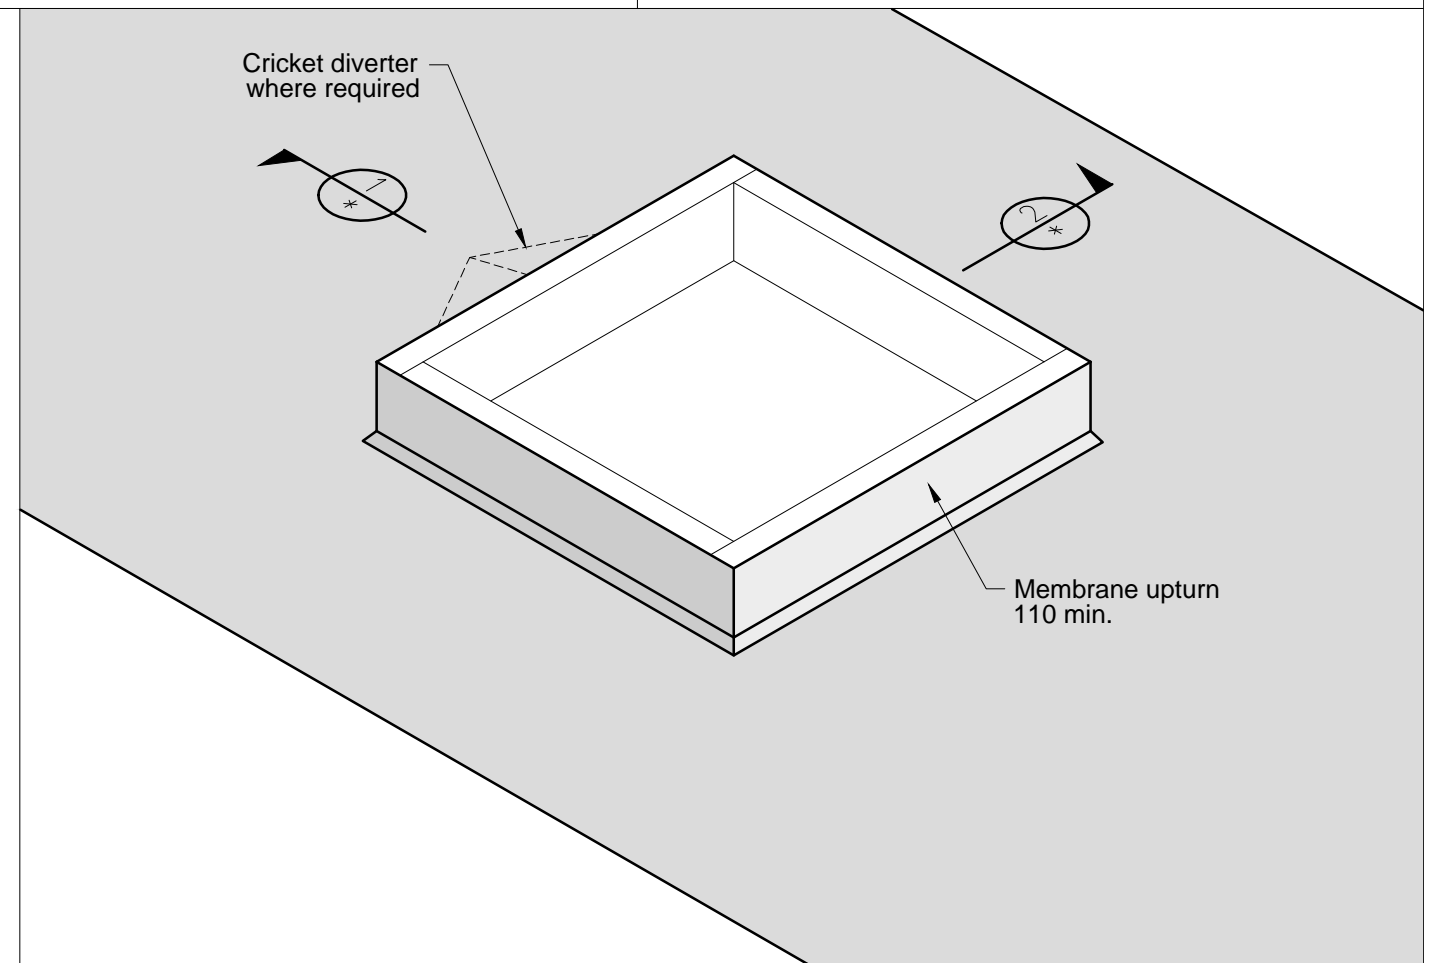

* Dimensions to be in accordance with NZBC Clause E2

Mega Roof Window Opening - Electric									
	DAYLIGHT DIMENSION		FIXING DIMENSION			OVERALL DIMENSION			
MRWBe1616	1495	x	1495	1525	x	1525	1660	x	1660
MRWBe2014	1850	x	1250	1880	x	1280	2015	x	1415
MRWBe2418	2235	x	1635	2265	x	1665	2400	x	1800
MRWBe3014	2850	x	1250	2880	x	1280	3015	x	1415