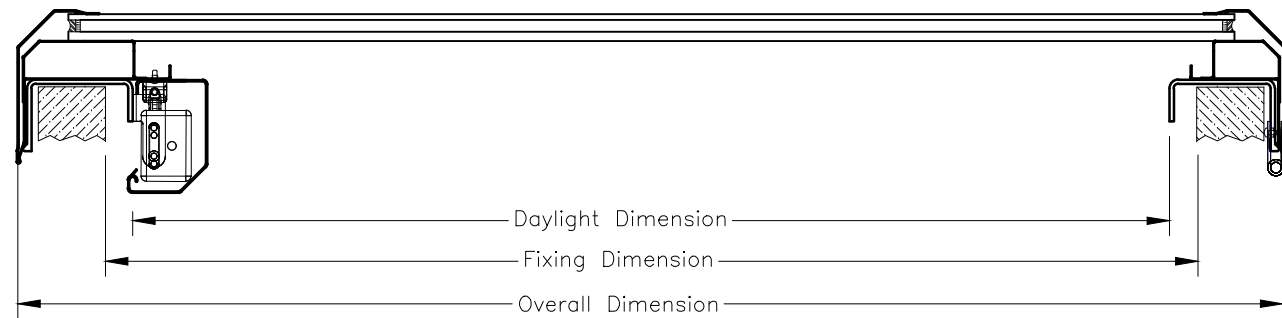

* Dimensions to be in accordance with NZBC Clause E2

Mega Roof Window Opening - Electric									
	DAYLIGHT DIMENSION		FIXING DIMENSION			OVERALL DIMENSION			
MRWBe1616	1495	x	1495	1525	x	1525	1660	x	1660
MRWBe2014	1850	x	1250	1880	x	1280	2015	x	1415
MRWBe2418	2235	x	1635	2265	x	1665	2400	x	1800
MRWBe3014	2850	x	1250	2880	x	1280	3015	x	1415

Not to scale, do not scale from drawing. All details are generic in nature and should be read in conjunction with the roofing manufacturers' standard penetration details.

ADLUX Industries Ltd. ©
36 Olive Road, Penrose
P.O. Box 13866, Auckland
New Zealand.
Ph: (09) 636 6866
Fax: (09) 636 6846
Email: sales@adlux.co.nz

ELETRIC MOTORISED MEGA ROOF WINDOW (Double Glazed) MEMBRANE ROOFING PITCH 5° TO 60°

DATE: 22/02/2021

DWG No: MRWBe-MEM