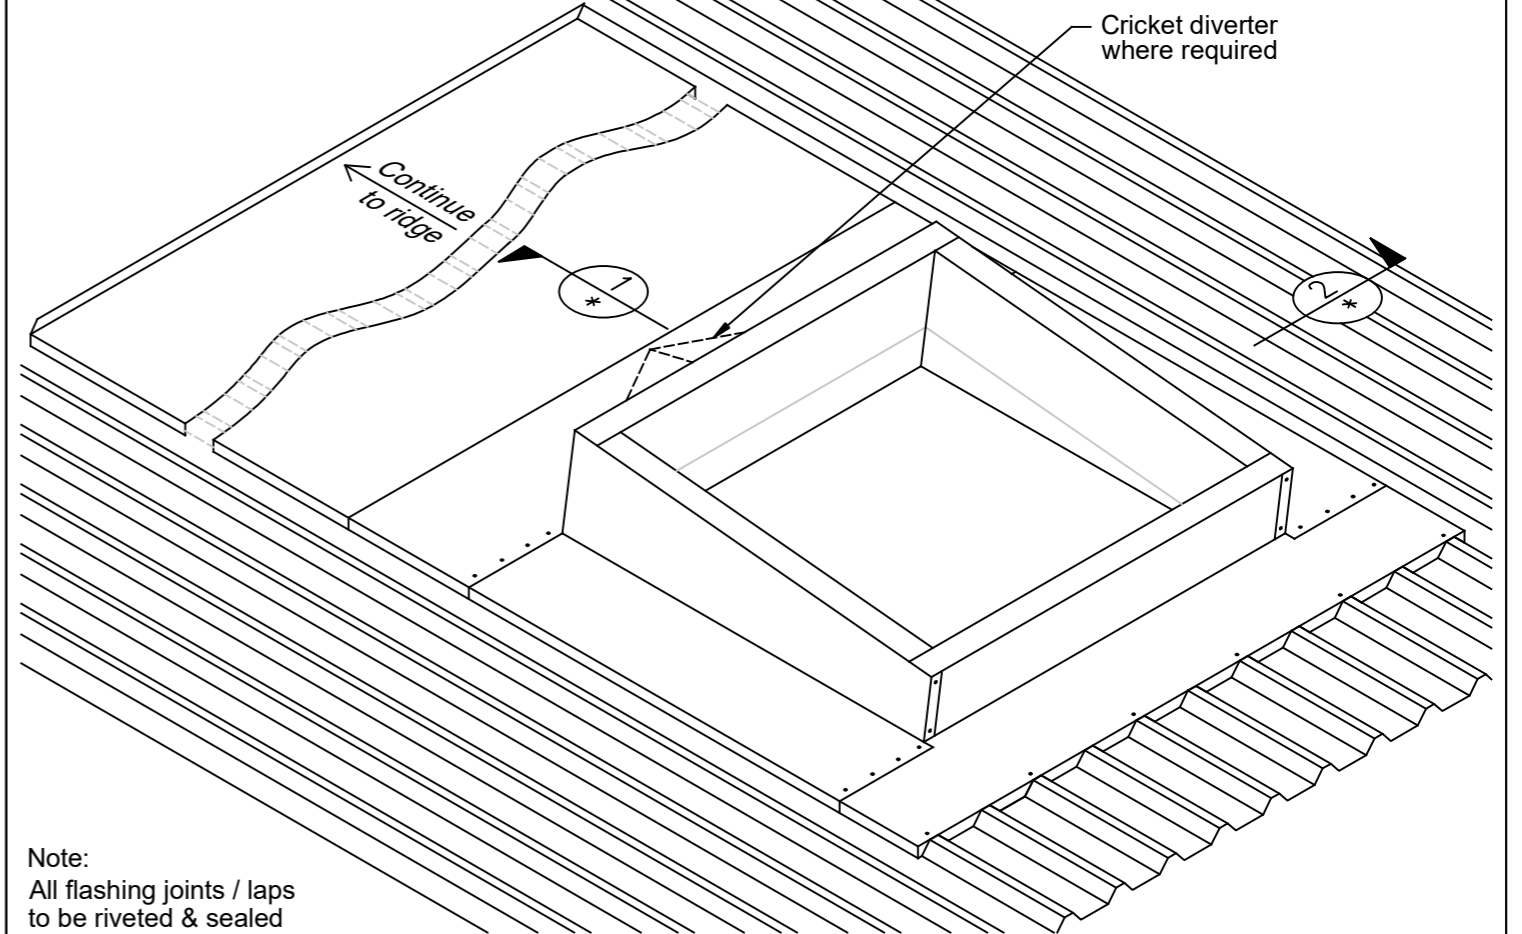

ECO Roof Window			
Model No.	Daylight Dimension (mm)	Fixing Dimension (mm)	Overall Dimension (mm)
RWA77	572 x 572	692 x 692	717 x 717
RWA86	615 x 465	735 x 585	760 x 610
RWA99	775 x 775	895 x 895	920 x 920
RWA106	895 x 465	1015 x 585	1040 x 610
RWA107	895 x 572	1015 x 692	1040 x 717
RWA108	895 x 695	1015 x 815	1040 x 840
RWA128	1095 x 695	1215 x 815	1240 x 840
RWA137	1181 x 572	1301 x 692	1326 x 717
RWA139	1181 x 775	1301 x 895	1326 x 920
RWA148	1315 x 695	1435 x 815	1460 x 840
RWA197	1775 x 572	1895 x 692	1920 x 717
RWA1010	895 x 895	1015 x 1015	1040 x 1040
RWA1212	1095 x 1055	1215 x 1175	1240 x 1200
RWA1313	1181 x 1181	1301 x 1301	1326 x 1326
RWA1412	1315 x 1055	1435 x 1175	1460 x 1200

Not to scale, do not scale from drawing. All details are generic in nature and should be read in conjunction with the roofing manufacturers' standard penetration details.

ADLUX Industries Ltd. ©
36 Olive Road, Penrose
P.O. Box 13866, Auckland
New Zealand.
Ph: (09) 636 6866
Fax: (09) 636 6846
Email: sales@adlux.co.nz

ECO ROOF WINDOW (Double Glazed) TRAPEZOID ROOFING PROFILE (Back Tray with Pitched Upstand) For roofs less than 5°

DATE: 19/01/2021

DWG No: RWA-TZ-BT-PU