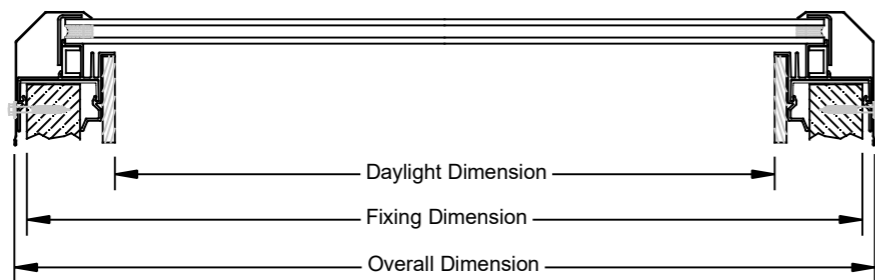

* Dimensions to be in accordance with NZBC Clause E2

ECO Roof Window			
Model No.	Daylight Dimension (mm)	Fixing Dimension (mm)	Overall Dimension (mm)
RWA77	572 x 572	692 x 692	717 x 717
RWA86	615 x 465	735 x 585	760 x 610
RWA99	775 x 775	895 x 895	920 x 920
RWA106	895 x 465	1015 x 585	1040 x 610
RWA107	895 x 572	1015 x 692	1040 x 717
RWA108	895 x 695	1015 x 815	1040 x 840
RWA128	1095 x 695	1215 x 815	1240 x 840
RWA137	1181 x 572	1301 x 692	1326 x 717
RWA139	1181 x 775	1301 x 895	1326 x 920
RWA148	1315 x 695	1435 x 815	1460 x 840
RWA197	1775 x 572	1895 x 692	1920 x 717
RWA1010	895 x 895	1015 x 1015	1040 x 1040
RWA1212	1095 x 1055	1215 x 1175	1240 x 1200
RWA1313	1181 x 1181	1301 x 1301	1326 x 1326
RWA1412	1315 x 1055	1435 x 1175	1460 x 1200

Not to scale, do not scale from drawing. All details are generic in nature and should be read in conjunction with the roofing manufacturers' standard penetration details.

ADLUX Industries Ltd. ©
 36 Olive Road, Penrose
 P.O. Box 13866, Auckland
 New Zealand.
 Ph: (09) 636 6866
 Fax: (09) 636 6846
 Email: sales@adlux.co.nz

ECO ROOF WINDOW (Double Glazed)
MEMBRANE ROOFING (Pitched Upstand)
 For roofs less than 5°

DATE: 18/01/2021

DWG No: RWA-MEM-PU