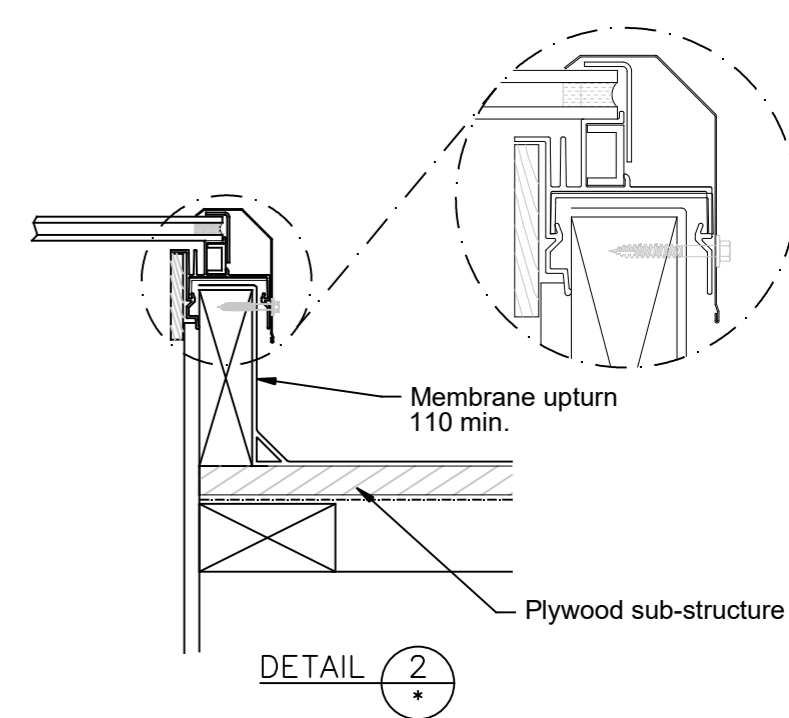

* Dimensions to be in accordance with NZBC Clause E2

ECO Roof Window			
Model No.	Daylight Dimension (mm)	Fixing Dimension (mm)	Overall Dimension (mm)
RWA77	572 x 572	692 x 692	717 x 717
RWA86	615 x 465	735 x 585	760 x 610
RWA99	775 x 775	895 x 895	920 x 920
RWA106	895 x 465	1015 x 585	1040 x 610
RWA107	895 x 572	1015 x 692	1040 x 717
RWA108	895 x 695	1015 x 815	1040 x 840
RWA128	1095 x 695	1215 x 815	1240 x 840
RWA137	1181 x 572	1301 x 692	1326 x 717
RWA139	1181 x 775	1301 x 895	1326 x 920
RWA148	1315 x 695	1435 x 815	1460 x 840
RWA197	1775 x 572	1895 x 692	1920 x 717
RWA1010	895 x 895	1015 x 1015	1040 x 1040
RWA1212	1095 x 1055	1215 x 1175	1240 x 1200
RWA1313	1181 x 1181	1301 x 1301	1326 x 1326
RWA1412	1315 x 1055	1435 x 1175	1460 x 1200

Not to scale, do not scale from drawing. All details are generic in nature and should be read in conjunction with the roofing manufacturers' standard penetration details.

ADLUX Industries Ltd. ©
 36 Olive Road, Penrose
 P.O. Box 13866, Auckland
 New Zealand.
 Ph: (09) 636 6866
 Fax: (09) 636 6846
 Email: sales@adlux.co.nz