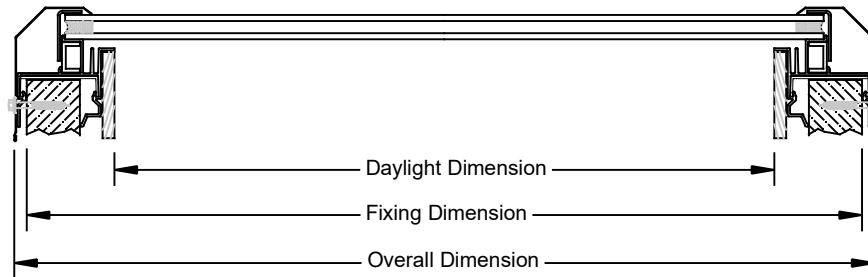

DETAIL 1

\* Dimensions to be in accordance with NZBC Clause E2

Suitable for roof pitch 5° to 60°

DETAIL 2

ECO Roof Window			
Model No.	Daylight Dimension (mm)	Fixing Dimension (mm)	Overall Dimension (mm)
RWA77	572 x 572	692 x 692	717 x 717
RWA86	615 x 465	735 x 585	760 x 610
RWA99	775 x 775	895 x 895	920 x 920
RWA106	895 x 465	1015 x 585	1040 x 610
RWA107	895 x 572	1015 x 692	1040 x 717
RWA108	895 x 695	1015 x 815	1040 x 840
RWA128	1095 x 695	1215 x 815	1240 x 840
RWA137	1181 x 572	1301 x 692	1326 x 717
RWA139	1181 x 775	1301 x 895	1326 x 920
RWA148	1315 x 695	1435 x 815	1460 x 840
RWA197	1775 x 572	1895 x 692	1920 x 717
RWA1010	895 x 895	1015 x 1015	1040 x 1040
RWA1212	1095 x 1055	1215 x 1175	1240 x 1200
RWA1313	1181 x 1181	1301 x 1301	1326 x 1326
RWA1412	1315 x 1055	1435 x 1175	1460 x 1200

Not to scale, do not scale from drawing. All details are generic in nature and should be read in conjunction with the roofing manufacturers' standard penetration details.

ADLUX Industries Ltd. ©  
 36 Olive Road, Penrose  
 P.O. Box 13866, Auckland  
 New Zealand.  
 Ph: (09) 636 6866  
 Fax: (09) 636 6846  
 Email: sales@adlux.co.nz

ECO ROOF WINDOW (Double Glazed)  
 MEMBRANE ROOFING  
 PITCH 5° TO 60°

DATE: 13/01/2021

DWG No: RWA-MEM