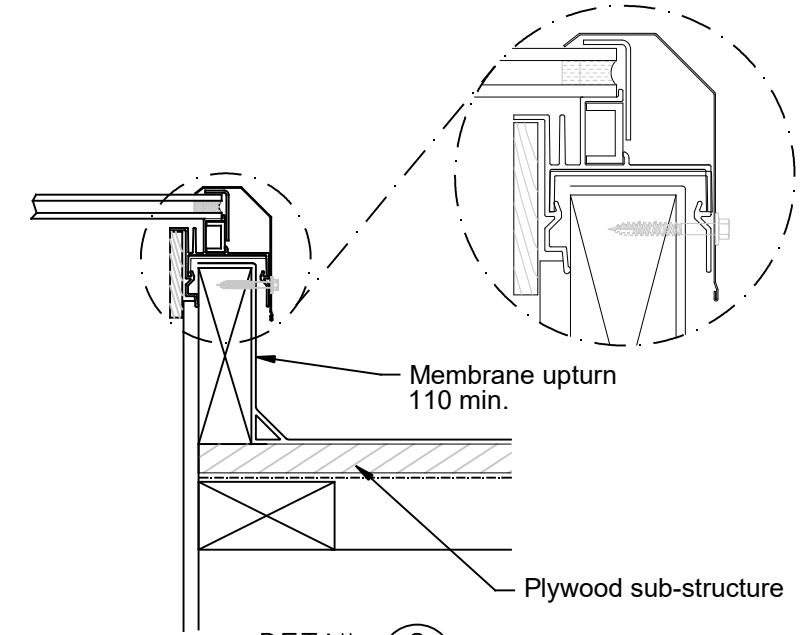

DETAIL 1

\* Dimensions to be in accordance with NZBC Clause E2

Suitable for roof pitch 5° to 60°

DETAIL 2

ECO Roof Window			
Model No.	Daylight Dimension (mm)	Fixing Dimension (mm)	Overall Dimension (mm)
RWA77	572 x 572	692 x 692	717 x 717
RWA86	615 x 465	735 x 585	760 x 610
RWA99	775 x 775	895 x 895	920 x 920
RWA106	895 x 465	1015 x 585	1040 x 610
RWA107	895 x 572	1015 x 692	1040 x 717
RWA108	895 x 695	1015 x 815	1040 x 840
RWA128	1095 x 695	1215 x 815	1240 x 840
RWA137	1181 x 572	1301 x 692	1326 x 717
RWA139	1181 x 775	1301 x 895	1326 x 920
RWA148	1315 x 695	1435 x 815	1460 x 840
RWA197	1775 x 572	1895 x 692	1920 x 717
RWA1010	895 x 895	1015 x 1015	1040 x 1040
RWA1212	1095 x 1055	1215 x 1175	1240 x 1200
RWA1313	1181 x 1181	1301 x 1301	1326 x 1326
RWA1412	1315 x 1055	1435 x 1175	1460 x 1200

Not to scale, do not scale from drawing. All details are generic in nature and should be read in conjunction with the roofing manufacturers' standard penetration details.

ADLUX Industries Ltd. ©  
 36 Olive Road, Penrose  
 P.O. Box 13866, Auckland  
 New Zealand.  
 Ph: (09) 636 6866  
 Fax: (09) 636 6846  
 Email: sales@adlux.co.nz

ECO ROOF WINDOW (Double Glazed)  
 MEMBRANE ROOFING  
 PITCH 5° TO 60°

DATE: 13/01/2021

DWG No: RWA-MEM