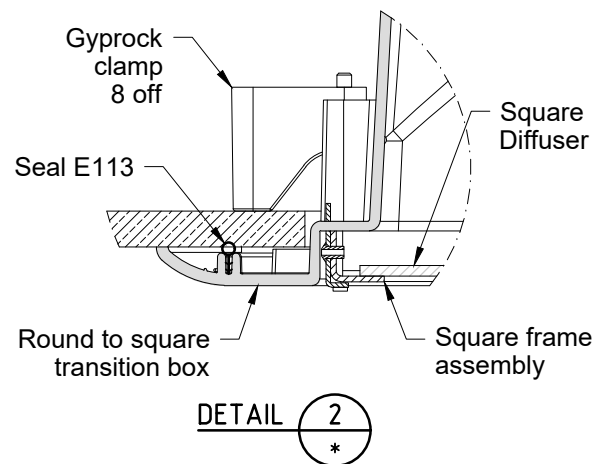

Suspended Ceiling Grid Detail

Plasterboard Ceiling Detail

Not to scale, do not scale from drawing

Suitable for Pitch 7° to 60°

Note: All flashing joins / laps to be riveted & sealed

ADLUX Industries Ltd. ©  
 36 Olive Road, Penrose  
 P.O. Box 13866, Auckland.  
 New Zealand.  
 Ph: (09) 636 6866 Fax:  
 (09) 636 6846 email:  
 sales@adlux.co.nz

## MAXLIGHT 400 HYBRID, UNIVERSAL FLASHING METAL LONGRUN CORRUGATED ROOFING PITCH 7° TO 60°

DATE: 24/09/19

DWG No: ML400H-UCR