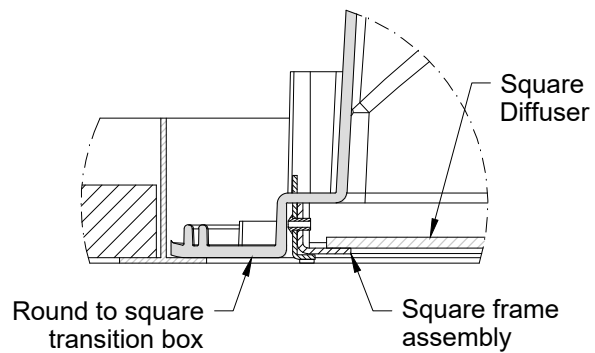

Suspended Ceiling Grid Detail

Plasterboard Ceiling Detail

Not to scale, do not scale from drawing

Suitable for Pitch 7° to 60°

Note: All flashing joins / laps to be riveted & sealed

ADLUX Industries Ltd. ©  
 36 Olive Road, Penrose  
 P.O. Box 13866, Auckland.  
 New Zealand.  
 Ph: (09) 636 6866 Fax:  
 (09) 636 6846 email:  
 sales@adlux.co.nz

## MAXLIGHT 400 HYBRID, UNIVERSAL FLASHING METAL LONGRUN CORRUGATED ROOFING PITCH 7° TO 60°

DATE: 24/09/19

DWG No: ML400H-UCR