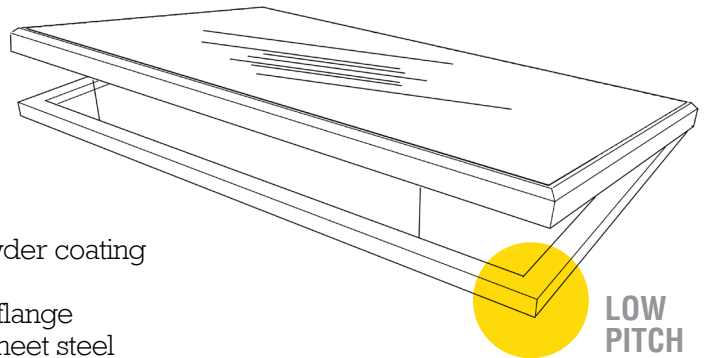

Available in **4 standard sizes** and also **customizable.**

Control the temperature and ventilation 

OPTIONS:

- › Rain and wind sensor
- › Custom sizes
- › Choice of glazing
- › Full colour range

designed for New Zealand living

Technical Specification

› Body construction	DULUX Duralloy polyester powder coating Standard colour - Flaxpod 3mm welded aluminium base flange 0.75 and 0.95mm cold rolled sheet steel Condensation drain every side Secondary gutters every side
› Glass	Grade A Safety Glazing Toughened Double Glazed (site specific requirements should be checked)
› Air Seal	Continuous all 4 sides Closed cell foam
› Opener	Synchronised tandem Topp wired electric
› Thermal	Standard Double Glazing [R 0.26]*
› External Hardware	Stainless steel
› Mounting flange	55mm continuous cover on all sides Factory drilled fixing holes
› Mounting style	To waterproofed kerb/upstand Timber or concrete Secured to building structure Top fixed to upstand
› Wind Loads	High Wind Zone (site specific glazing requirements)
› Pitch range	5° to 60°
› Condensation	Channelled to exterior
› Orientation	Non directional
› Warranty period	10 years (2 years on electric components)
OPTIONS:	
› Body construction	Stainless Steel Sash (recommended for corrosion Zone D)
› Glass	Toughened Laminated Glazing Opaque/Obscure glazing Low E performance glass Vitroglaze Easy Clean Surface Treatment Argon Gas Spacer Trafficable Glass Single Glazing (outside of thermal envelop only)
› Powder coating	Full colour range DULUX Duratec (recommended for corrosion Zone D)

Standard Sizes

Model N°	Size (overall)
MRWB1616	1655 x 1655mm
MRWB2014	2015 x 1415mm
MRWB2418	2400 x 1800mm
MRWB3014	3015 x 1415mm

Custom Sizes:

Max Length: 4.2m

Max Width: 2.1m

Max Total*: 5.0m²

*subject to site specific conditions