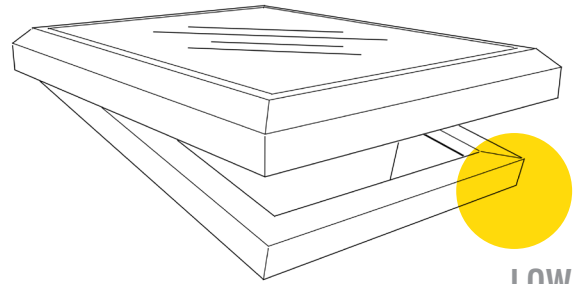

Available in **15
standard sizes**
and also
customizable.

Control the
temperature
and ventilation

OPTIONS:

- › Single or double glazed
- › Custom sizes
- › Choice of glazing
- › Full colour range

designed for New Zealand living

Technical Specification

LOW
PITCH

› Body construction	DULUX Duralloy polyester powder coating Standard colour - Flaxpod 3mm welded aluminium base flange 0.55mm cold rolled sheet steel Condensation drain every side Secondary gutters every side
› Glass	Grade A Safety Glazing Toughened Double Glazed
› Air Seal	Continuous all 4 sides Closed cell foam
› Thermal	Standard Double Glazing [R 0.26]*
› External Hardware	Stainless steel
› Mounting flange	55mm continuous cover on all sides Factory drilled fixing holes
› Mounting style	To waterproofed kerb/upstand Timber or concrete Secured to building structure Top fixed to upstand
› Wind Loads	Very High Wind Zone
› Pitch range	5° to 60°
› Condensation	Channelled to exterior
› Orientation	Non directional
› Warranty period	10 years (2 years on electric components)
OPTIONS:	
› Body construction	Stainless Steel Sash (recommended for corrosion Zone D)
› Glass	Toughened Laminated Glazing Opaque/Obscure glazing Low E performance glass Vitroglaze Easy Clean Surface Treatment Argon Gas Spacer Trafficable Glass Single Glazing (outside of thermal envelop only)
› Powder coating	Full colour range DULUX Duratec (recommended for corrosion Zone D)

Standard Sizes

Model N°	Size (overall)
RWB77	705 x 705mm
RWB86	750 x 600mm
RWB99	910 x 910mm
RWB106	1030 x 600mm
RWB107	1030 x 705mm
RWB108	1030 x 830mm
RWB128	1230 x 830mm
RWB137	1325 x 705mm
RWB139	1325 x 910mm
RWB148	1450 x 830mm
RWB1010	1030 x 1030mm
RWB1212	1230 x 1190mm
RWB1313	1315 x 1315mm
RWB1412	1450 x 1190mm
RWB197	1910 x 705mm