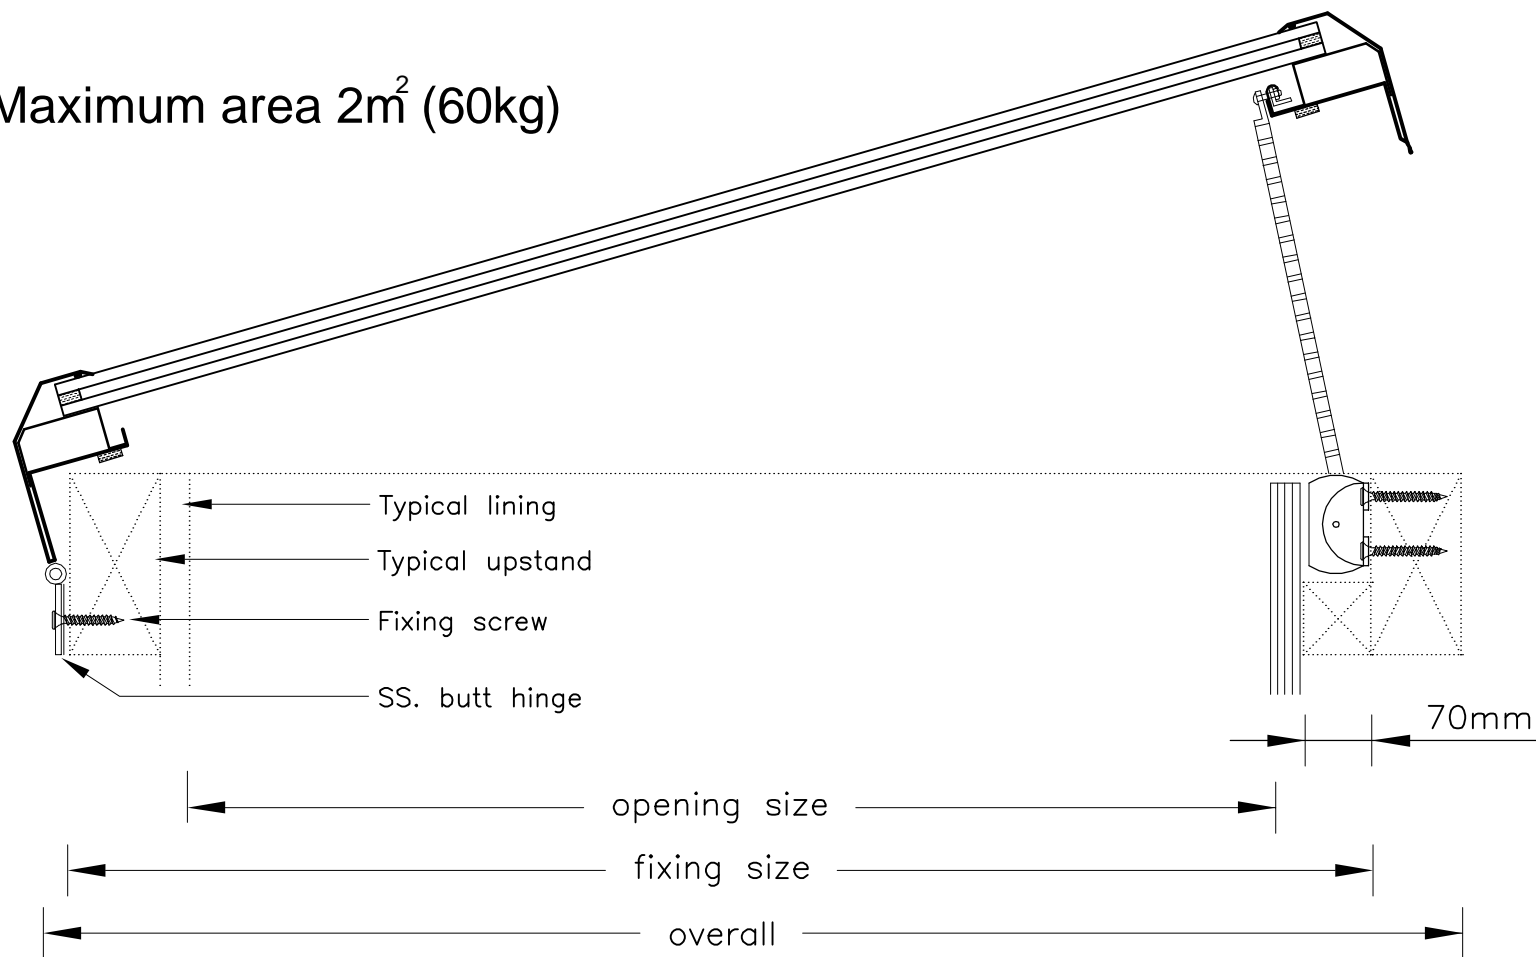

Maximum area 2m² (60kg)

ADLUX Industries Ltd. ©
42 Selwyn St, Onehunga.
P.O. Box 13866, Auckland.
New Zealand.
Ph: (09) 636 6866
Fax: (09) 636 6846
email: sales@adlux.co.nz

ROOF WINDOW OPENING (electric) double glazed
SASH ONLY concealed motor layout

DATE: 11 / 03 / 11

DWG No: RWSe-DGcn