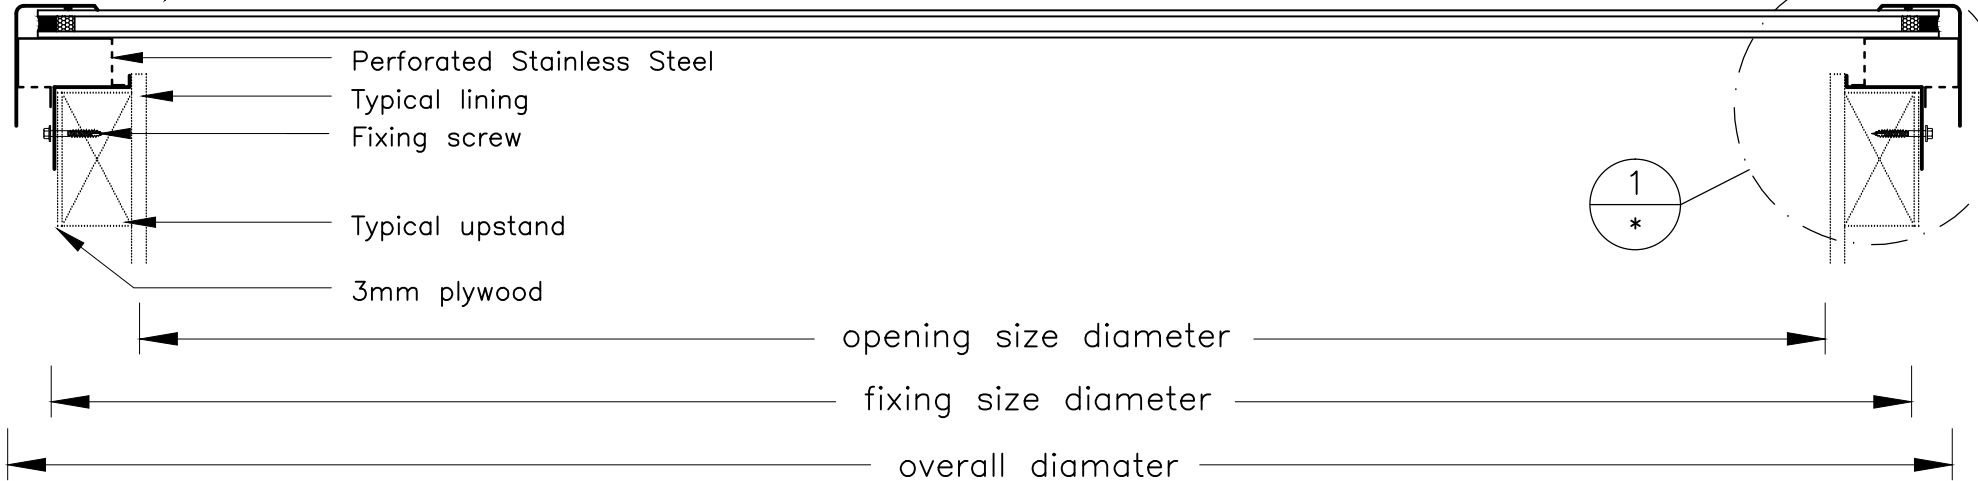

flat round roof window (double glazed)

Perforated Stainless Steel

Typical lining

Fixing screw

Typical upstand

3mm plywood

opening size diameter

fixing size diameter