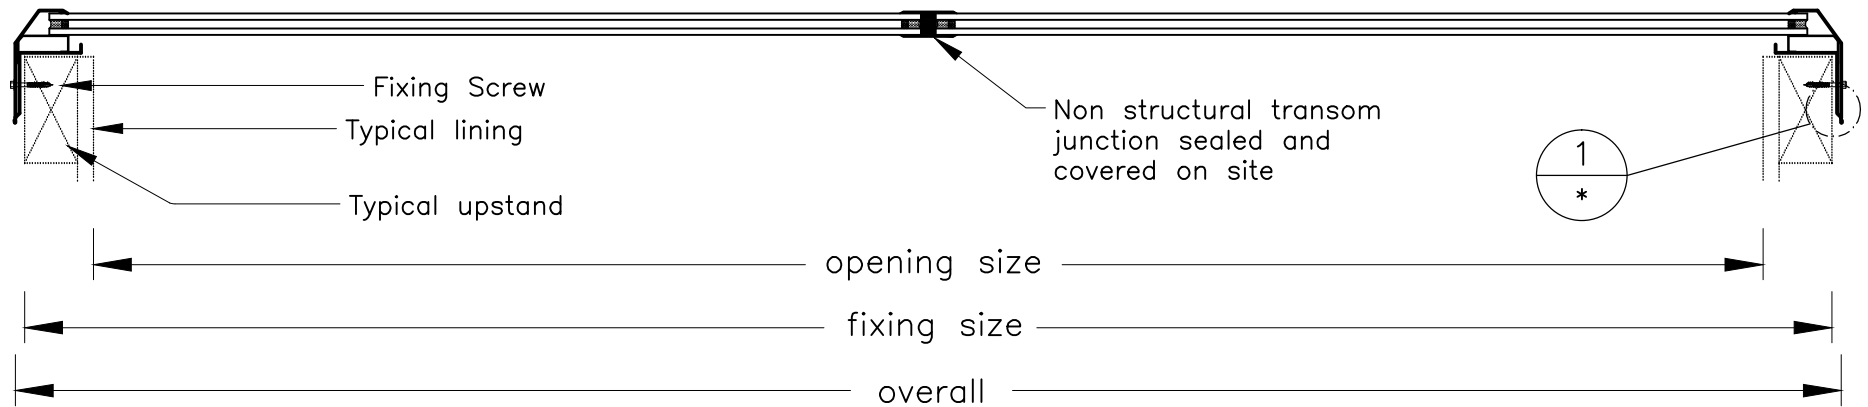

ADLUX Industries Ltd. ©
42 Selwyn St, Onehunga.
P.O. Box 13866, Auckland.
New Zealand.
Ph: (09) 636 6866
Fax: (09) 636 6846
email: sales@adlux.co.nz

MEGA ROOF WINDOW non-vent (Double glazed)
continuous

DATE: 06/05/11

DWG No: MRWdg.ct