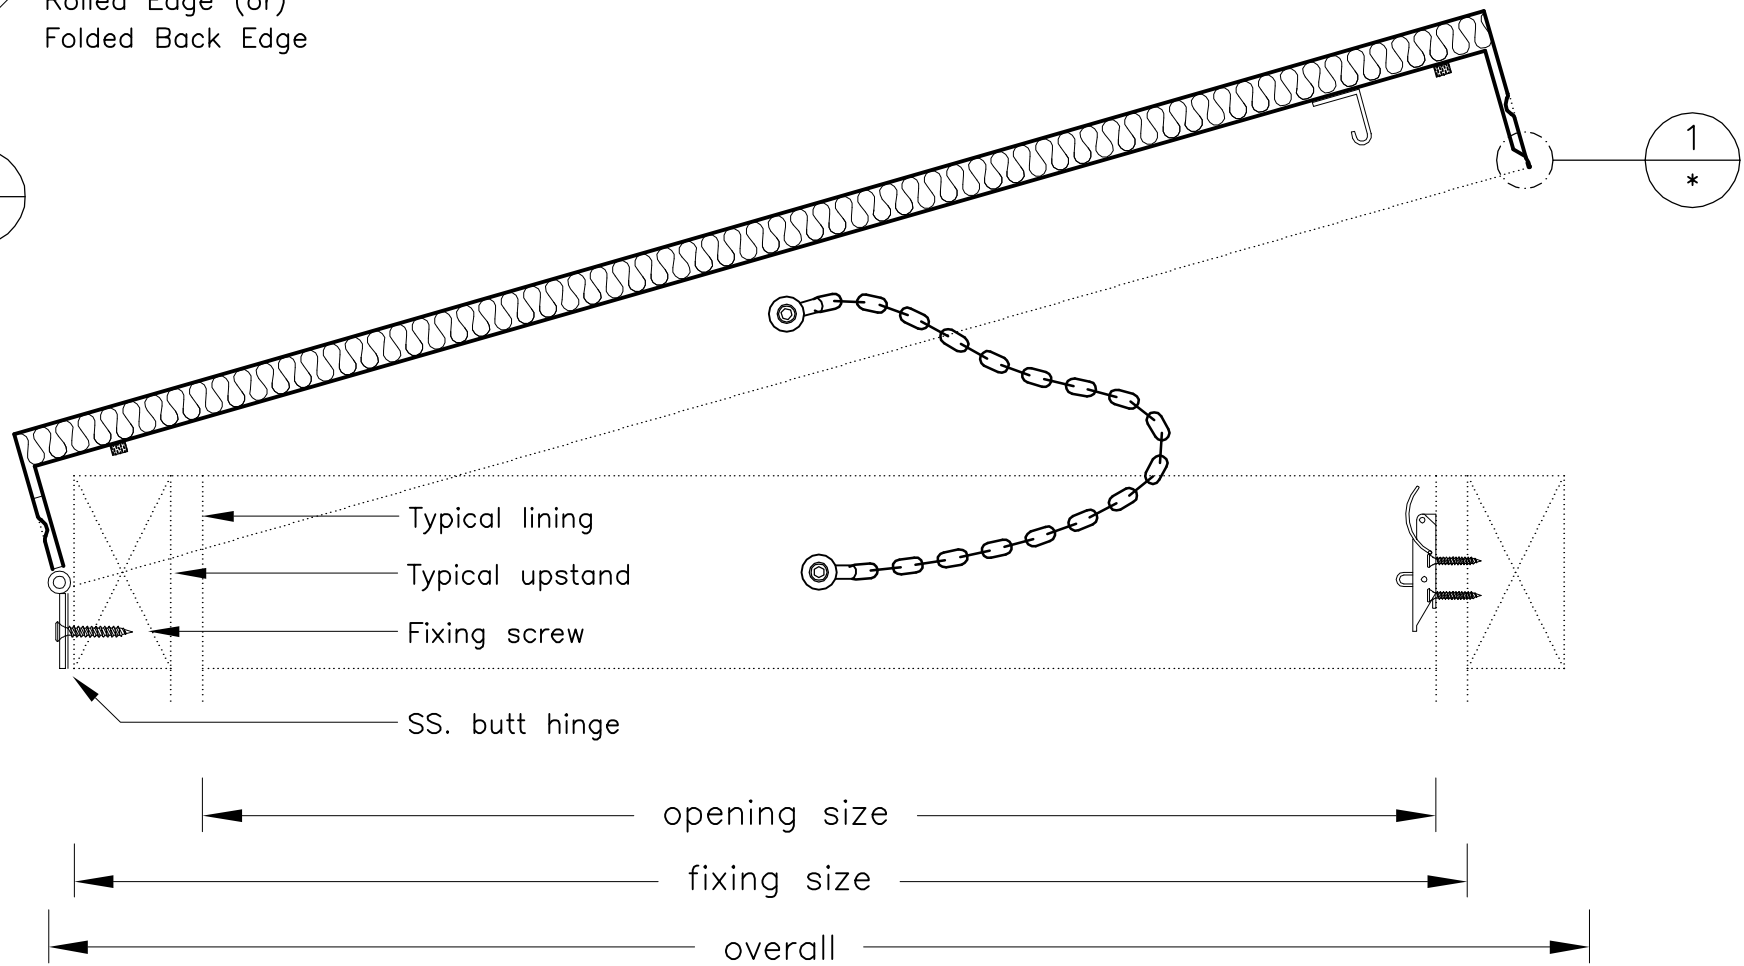

Detail 1
*

ADLUX Industries Ltd. ©
42 Selwyn St, Onehunga.
P.O. Box 13866, Auckland.
New Zealand.
Ph: (09) 636 6866
Fax: (09) 636 6846
email: sales@adlux.co.nz

HATCH DOOR LID only - chain stay

DATE: 02 / 12 / 05

DWG No: HD-LC