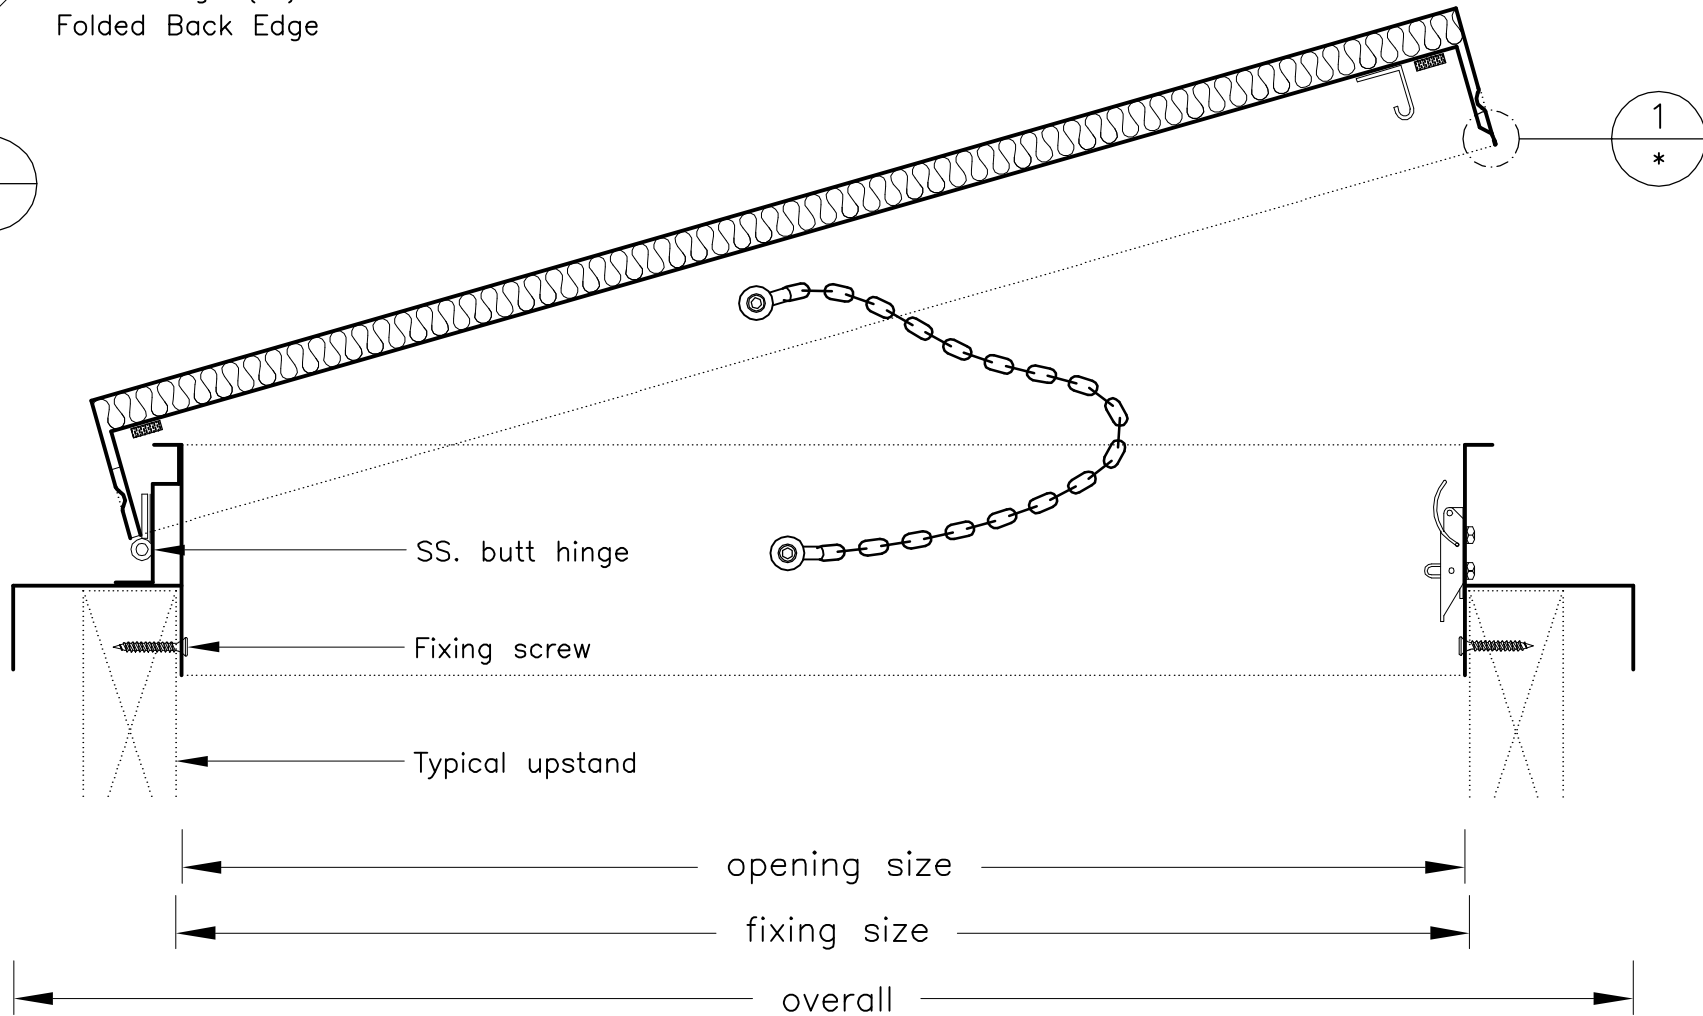

Detail 1
*

ADLUX Industries Ltd. ©
42 Selwyn St, Onehunga.
P.O. Box 13866, Auckland.
New Zealand.
Ph: (09) 636 6866
Fax: (09) 636 6846
email: sales@adlux.co.nz

HATCH DOOR chain stay

DATE: 02 / 12 / 05

DWG No: HD-BC