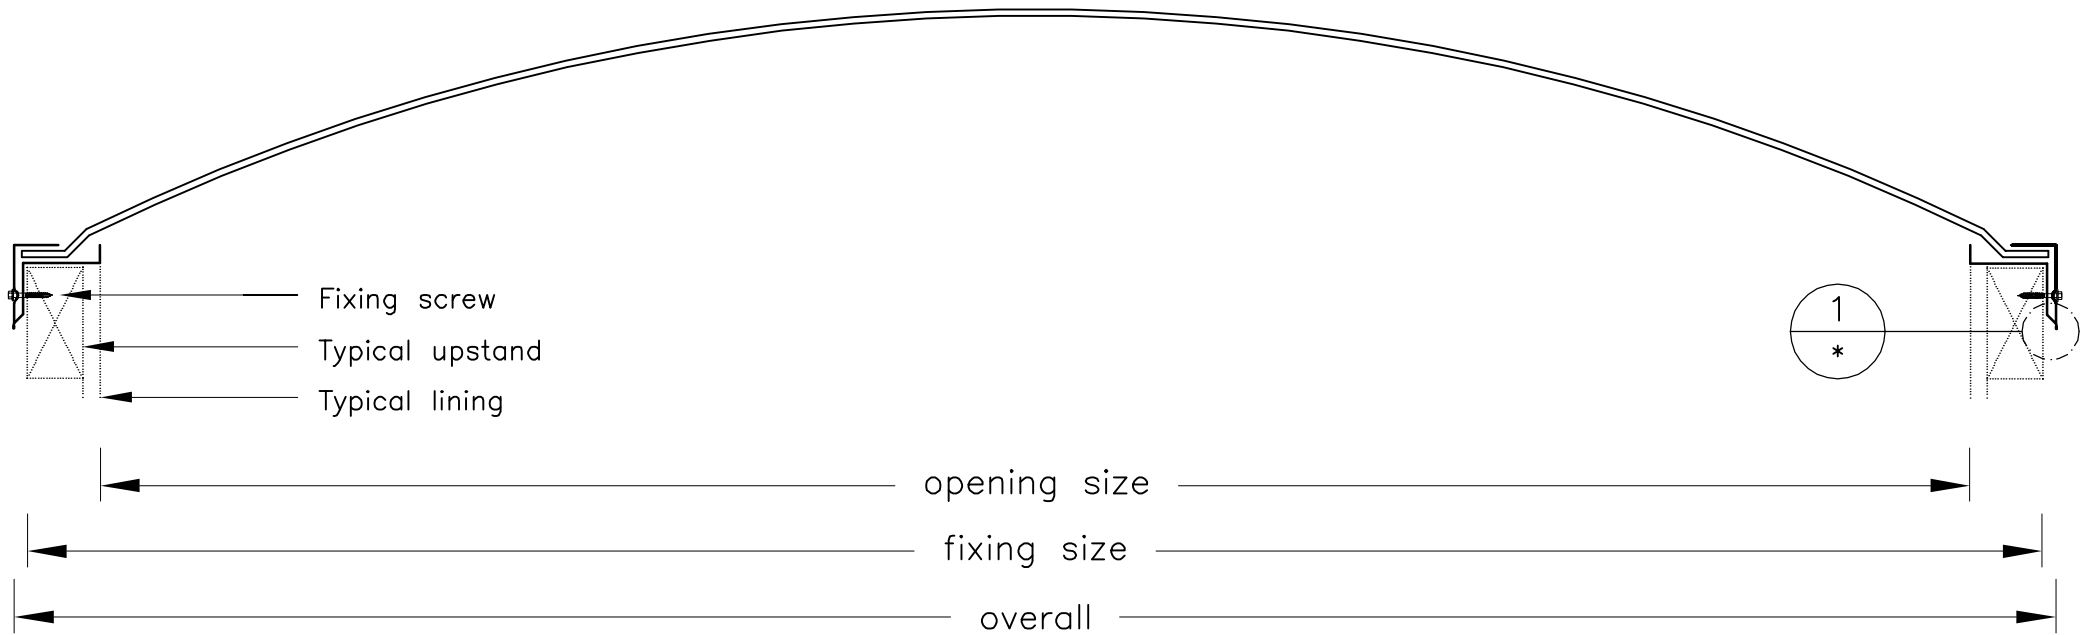

Detail 1
*

ADLUX Industries Ltd. ©
42 Selwyn St, Onehunga.
P.O. Box 13866, Auckland.
New Zealand.
Ph: (09) 636 6866
Fax: (09) 636 6846
email: sales@adlux.co.nz

GIANT DOME non-vent

DATE: 02 / 12 / 05

DWG No: GDnv